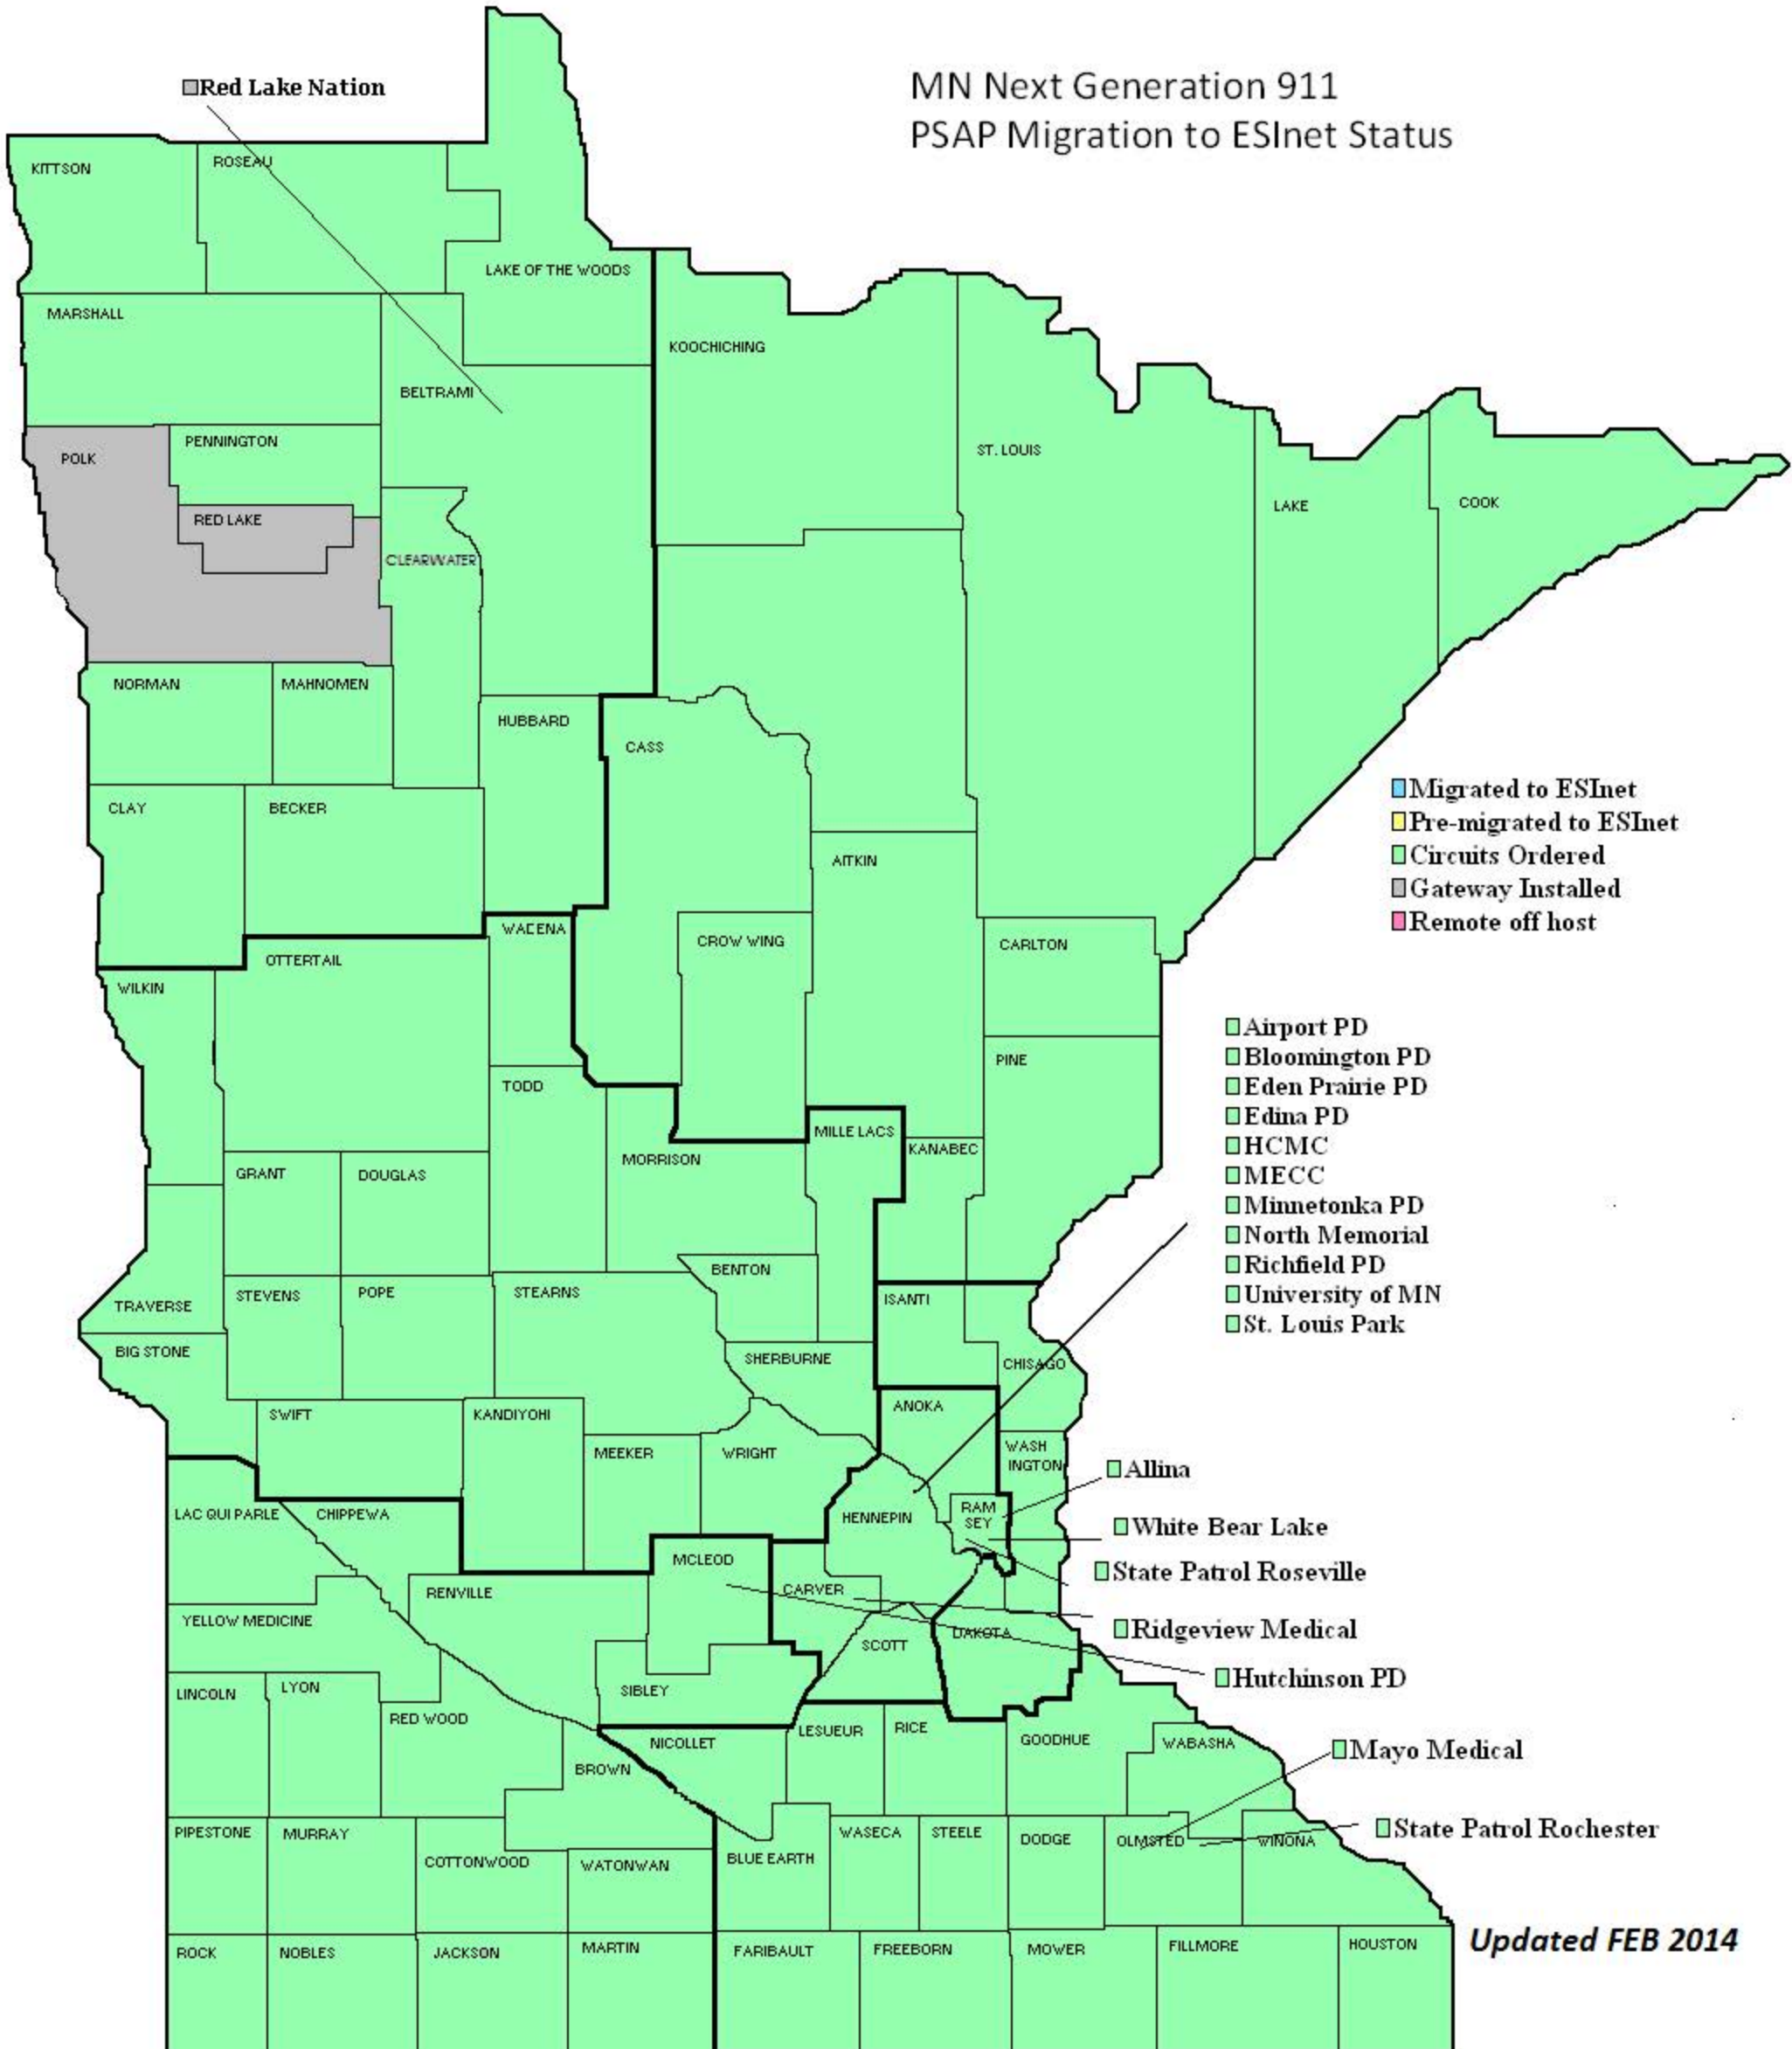

MN Next Generation 911 PSAP Migration to ESInet Status

Red Lake Nation

- Migrated to ESInet
- Pre-migrated to ESInet
- Circuits Ordered
- Gateway Installed
- Remote off host

- Airport PD
- Bloomington PD
- Eden Prairie PD
- Edina PD
- HCMC
- MECC
- Minnetonka PD
- North Memorial
- Richfield PD
- University of MN
- St. Louis Park

- Allina
- White Bear Lake
- State Patrol Roseville
- Ridgeview Medical
- Hutchinson PD
- Mayo Medical
- State Patrol Rochester

Updated FEB 2014