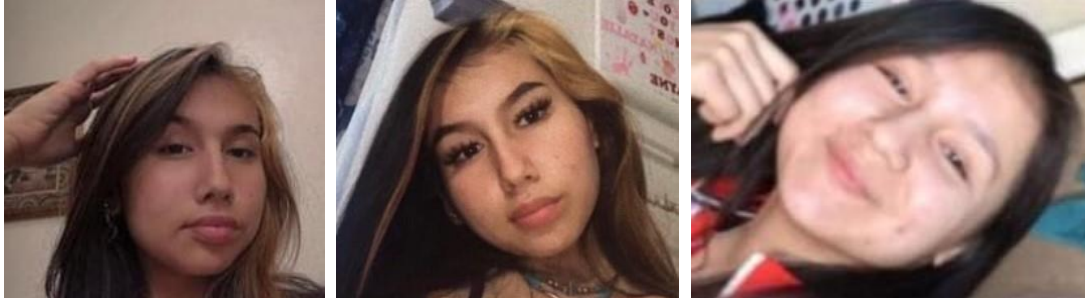

Missing Person Bulletin

Name: Nevaeh Leigh Kingbird

Date of Birth: 8/26/2006

Sex: Female

Race: American Indian

Height: 5'04"

Weight: 120

Hair Color: Black

Eye Color: Brown

Date of Last Contact: 10/22/2021

Missing From: Bemidji, MN

Originating Agency: Bemidji Police Department

Details: Nevaeh Kingbird was seen leaving a party in the area of Carter Circle in the southern end of the City of Bemidji on 10/22/2021 about 1:00AM. She was later seen leaving a second residence, alone, in the Southview Terrace Park at about 2:00AM. Nevaeh has not been in contact with family or friends since the date she was reported missing.