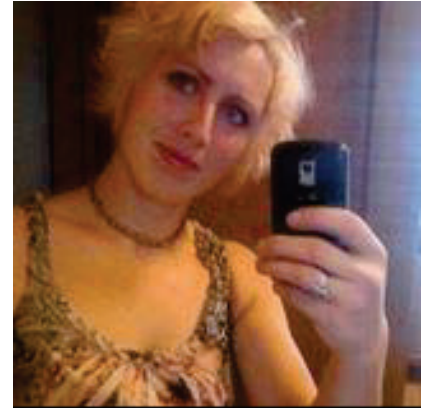

## MISSING PERSON BULLETIN

Name: Tori Jean Grace Bess  
Date of birth: 10/11/1976  
Sex: Female  
Race: White  
Height: 5'10"  
Weight: 155  
Hair color: Blonde/strawberry  
Eye color: Green  
Date of last contact: 02/21/2013  
Missing from: Eveleth, MN  
Originating agency: Eveleth Police Department

Details: Tori has a history of a transient life-style with previous addresses in California, Oregon, and Arizona. Prior to her disappearance she expressed a desire to return to a warmer climate. The circumstances surrounding her disappearance are unclear.