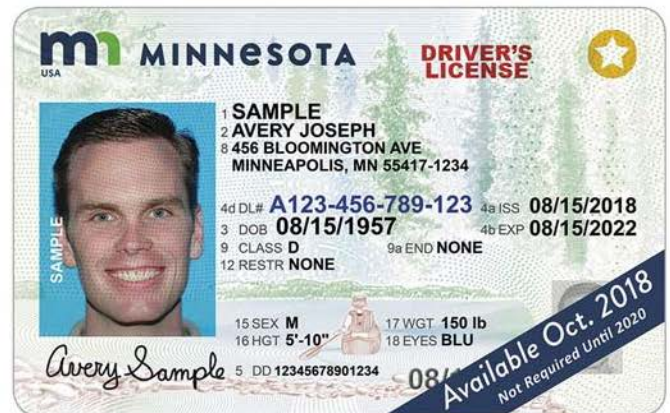

New Minnesota DL/ID Card Designs

Standard Driver's License

Enhanced Driver's License

REAL ID Driver's License

Under 21 Standard Driver's License

Under 21 Enhanced Driver's License

Under 21 REAL ID Driver's License