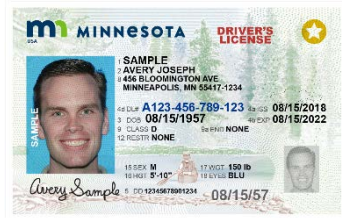

REAL ID
Available after Oct. 1, 2018

Enhanced Card

Standard MN Card

Passport Card

Passport Book

	Driver's License	Identification Card	Driver's License	Identification Card	Driver's License	Identification Card		
Age Requirement	Must be at least 16 years old	No	Must be at least 16 years old	Must be at least 16 years old	Must be at least 16 years old	No	No	No
Domestic Air Travel	Yes	Yes	Yes	Yes	Acceptable until October 1, 2021	Acceptable until October 1, 2021	Yes	Yes
International Air Travel	No	No	No	No	No	No	No	Yes
Border Crossing	No	No	Yes	Yes	No	No	Yes	Yes
Contains Radio Frequency Identification (RFID)	No	No	Yes	Yes	No	No	Yes	Yes
*Entering Federal Facilities	Yes	Yes	Yes	Yes	Yes (Until Oct. 1, 2021)	Yes (Until Oct. 1, 2021)	Yes	Yes
*Entering Military Bases	Yes	Yes	Yes	Yes	Yes (Until Oct. 1, 2021)	Yes (Until Oct. 1, 2021)	Yes	Yes
* Entering Nuclear Power Plants	Yes	Yes	Yes	Yes	Yes (Until Oct. 1, 2021)	Yes (Until Oct. 1, 2021)	Yes	Yes
Identification purposes	Yes	Yes	Yes	Yes	Yes	Yes	Yes	Yes
Valid for Lawful Driving Privileges	Yes	No	Yes	No	Yes	No	No	No
Issued to US Citizen	Yes	Yes	Yes	Yes	Yes	Yes	Yes	Yes
Issued to Non-US Citizen	Yes	Yes	No	No	Yes	Yes	No	No
Acceptable after October 2021 for Federal Purposes	Yes	Yes	Yes	Yes	Not for federal purposes	Not for federal purposes	Yes	Yes