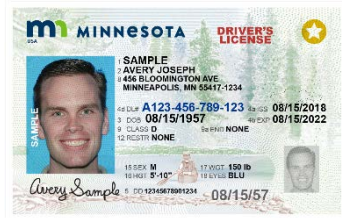

REAL ID
Available after Oct. 1, 2018

Enhanced Card

Standard MN Card

Passport Card

Passport Book

	Driver's License	Identification Card	Driver's License	Identification Card	Driver's License	Identification Card		
Age Requirement	Must be at least 16 years old	No	Must be at least 16 years old	Must be at least 16 years old	Must be at least 16 years old	No	No	No
Domestic Air Travel	Yes	Yes	Yes	Yes	Acceptable until October 1, 2020	Acceptable until October 1, 2020	Yes	Yes
International Air Travel	No	No	No	No	No	No	No	Yes
Border Crossing	No	No	Yes	Yes	No	No	Yes	Yes
Contains Radio Frequency Identification (RFID)	No	No	Yes	Yes	No	No	Yes	Yes
*Entering Federal Facilities	Yes	Yes	Yes	Yes	Yes (Until Oct. 1, 2020)	Yes (Until Oct. 1, 2020)	Yes	Yes
*Entering Military Bases	Yes	Yes	Yes	Yes	Yes (Until Oct. 1, 2020)	Yes (Until Oct. 1, 2020)	Yes	Yes
* Entering Nuclear Power Plants	Yes	Yes	Yes	Yes	Yes (Until Oct. 1, 2020)	Yes (Until Oct. 1, 2020)	Yes	Yes
Identification purposes	Yes	Yes	Yes	Yes	Yes	Yes	Yes	Yes
Valid for Lawful Driving Privileges	Yes	No	Yes	No	Yes	No	No	No
Issued to US Citizen	Yes	Yes	Yes	Yes	Yes	Yes	Yes	Yes
Issued to Non-US Citizen	Yes	Yes	No	No	Yes	Yes	No	No
Acceptable after October 2020 for Federal Purposes	Yes	Yes	Yes	Yes	Not for federal purposes	Not for federal purposes	Yes	Yes