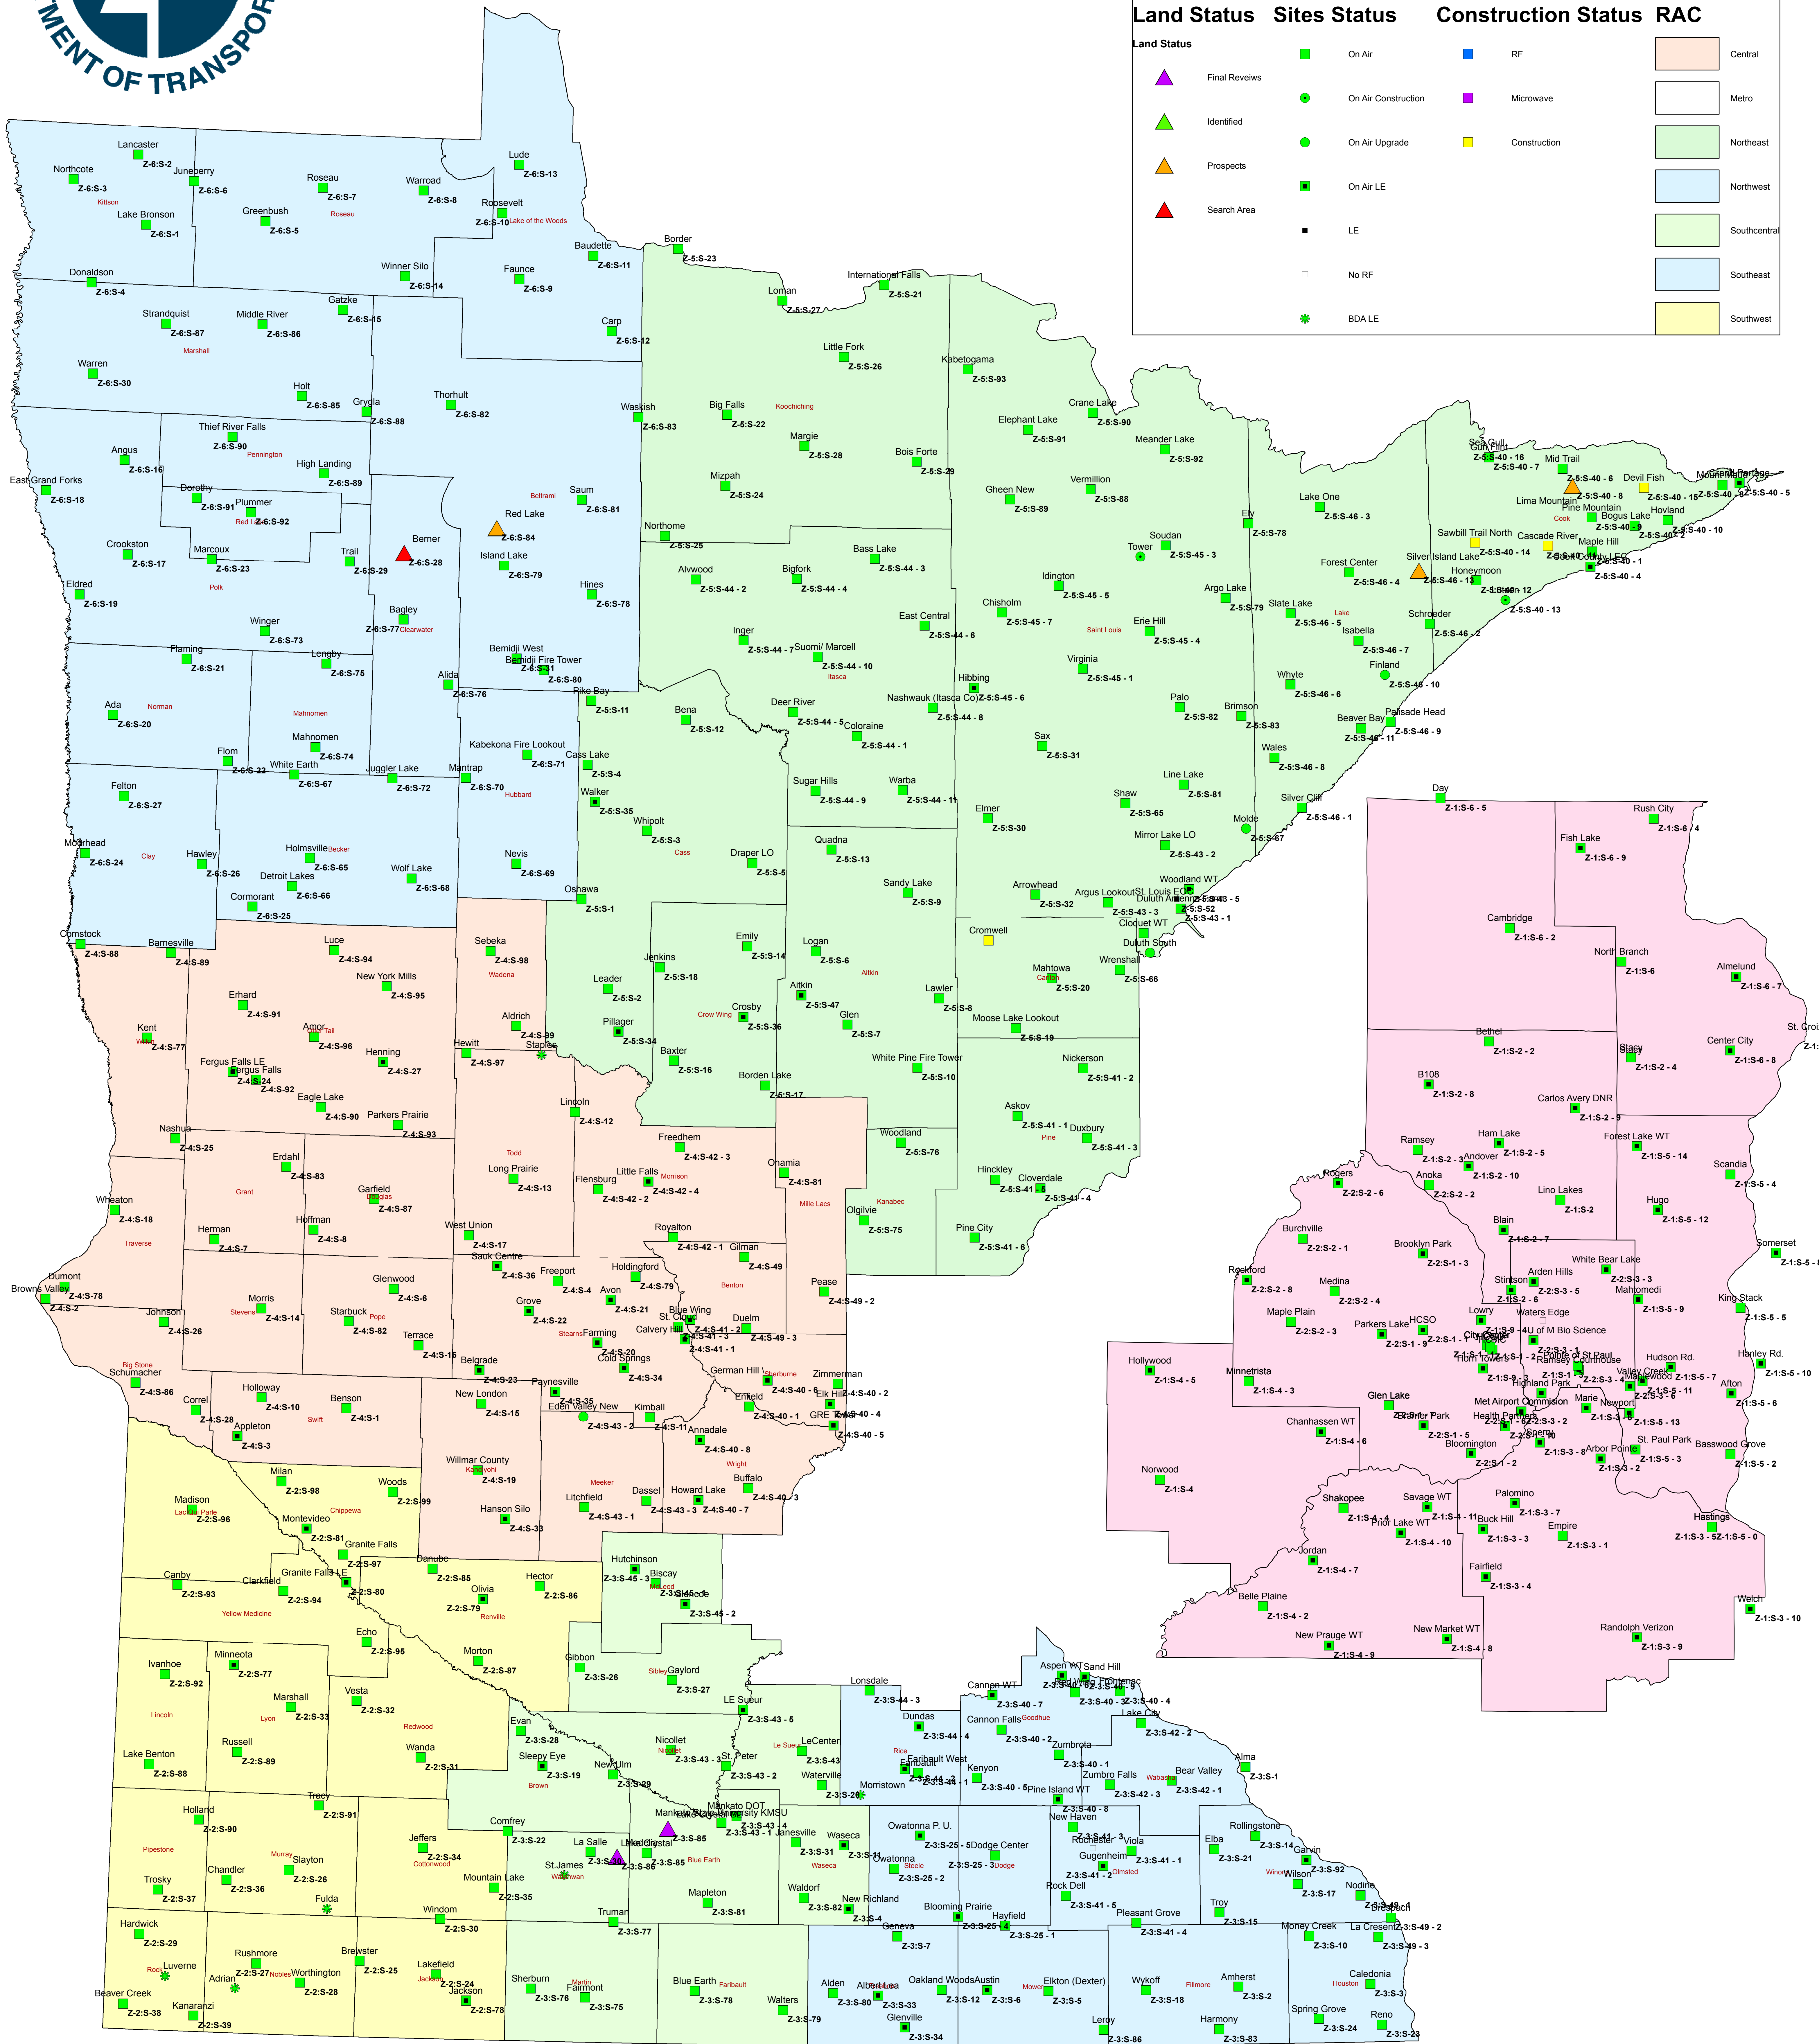

ARMER SITES

Legend

Land Status	Sites Status	Construction Status	RAC
Final Reviews	On Air	RF	Central
Identified	On Air Construction	Microwave	Metro
Prospects	On Air Upgrade	Construction	Northeast
Search Area	On Air LE		Northwest
	LE		Southcentral
	No RF		Southeast
	BDA LE		Southwest

DESIGN BUILD
 This is a Design Build project
 Portions of the design are subject to change
 based on site acquisitions that are still in progress