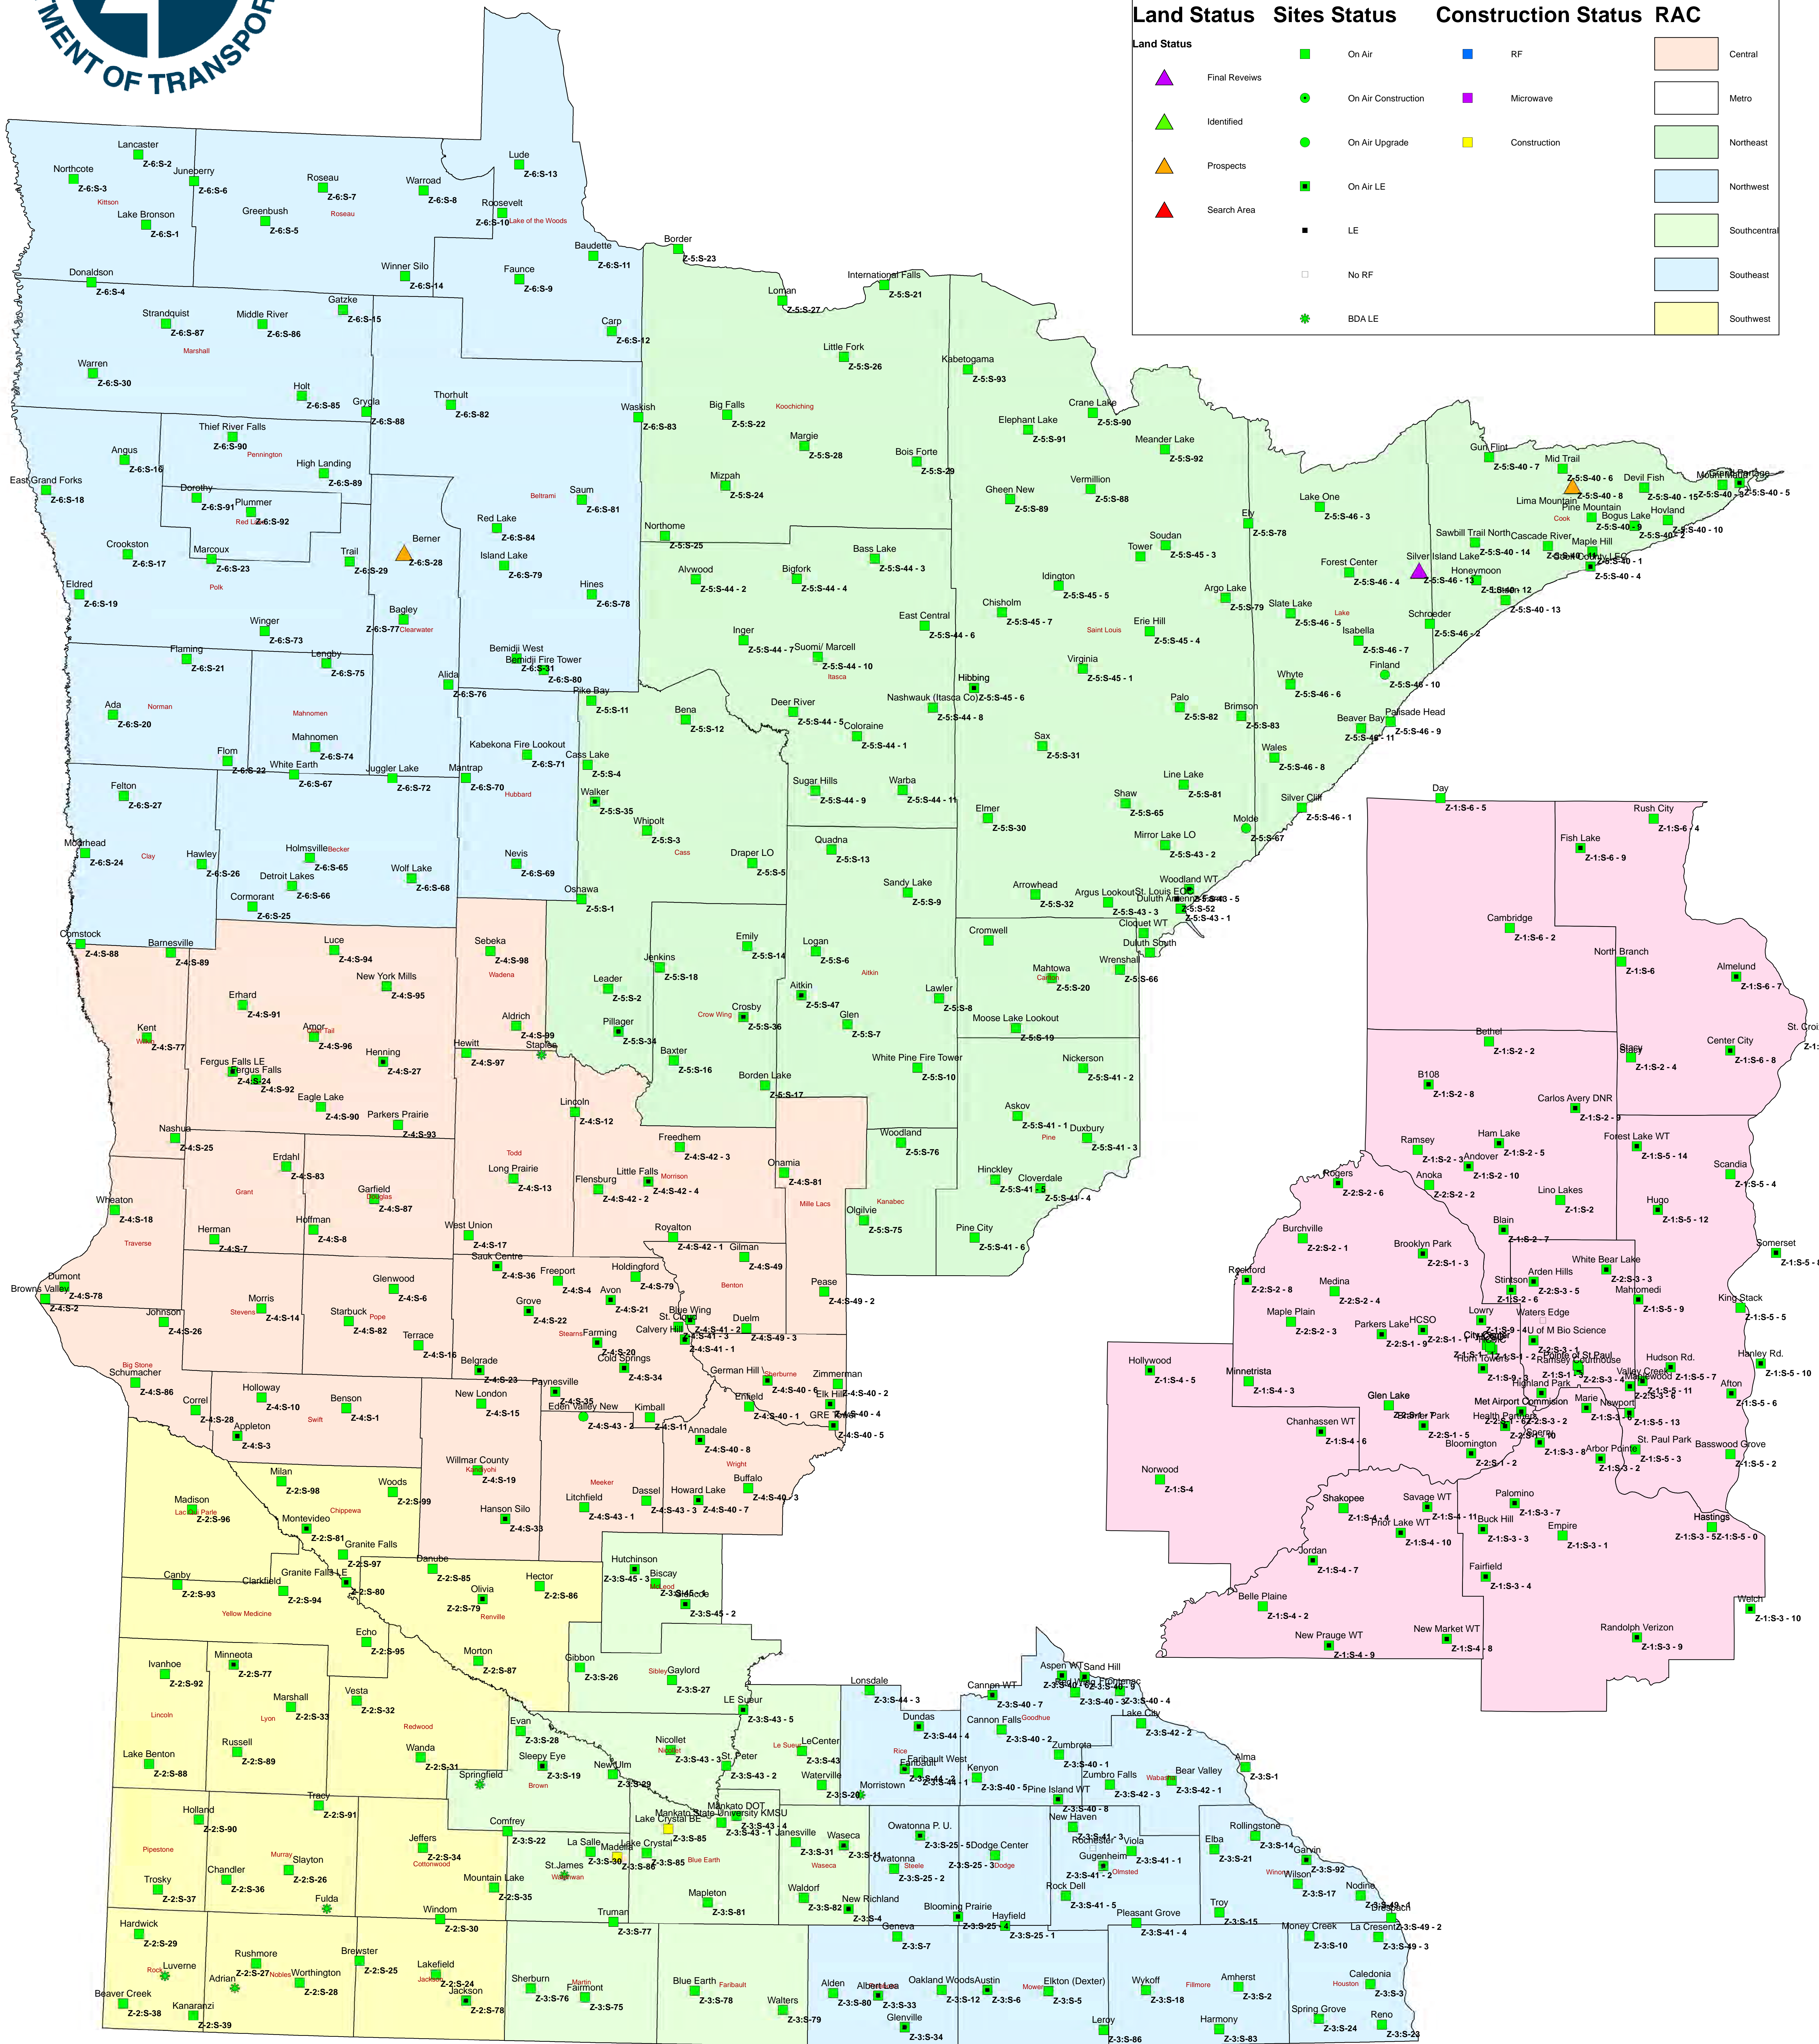

ARMER SITES

Legend

Land Status	Sites Status	Construction Status	RAC
Final Reviews	On Air	RF	Central
Identified	On Air Construction	Microwave	Metro
Prospects	On Air Upgrade	Construction	Northeast
Search Area	On Air LE		Northwest
	LE		Southcentral
	No RF		Southeast
	BDA LE		Southwest

DESIGN BUILD
 This is a Design Build project
 Portions of the design are subject to change
 based on site acquisitions that are still in progress