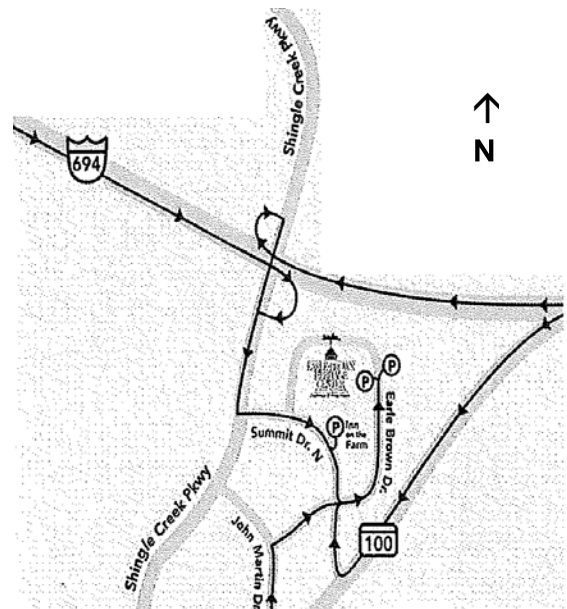

From the South (International Airport, Bloomington, Edina)

Take 1-494 west to Highway 100 north. Follow Highway 100 north to 57th Avenue/John Martin Drive exit. At top of exit, go straight through to John Martin Drive (the first intersection is 57th Avenue). At John Martin Drive, turn left and go over bridge to first stop sign, which is Earle Brown Drive. Turn right onto Earle Brown Drive and continue going straight for approximately two blocks - main entrance will be on left side of the road.

From the North (Coon Rapids)

Take Highway 610/252 south to Highway 100 south. Take first possible right exit onto Summit. First stop sign is Earle Brown Drive. Turn right and watch for main entrance on left side of road.

From the North (Duluth, Forest Lake)

Take I-35W south to 1-694 west to Shingle Creek Parkway exit. At top of exit, turn right onto Shingle Creek Parkway - go south. At second stop light, which is Summit, take a left. Go to first stop sign which is Earle Brown Drive and take a left. Go to the end of the block and we will be on the left side of the road.

- Hwy. 100 North, exit at John Martin Drive.
- At top of exit, cross through intersection on 57th Avenue North.
- Go to John Martin Drive.