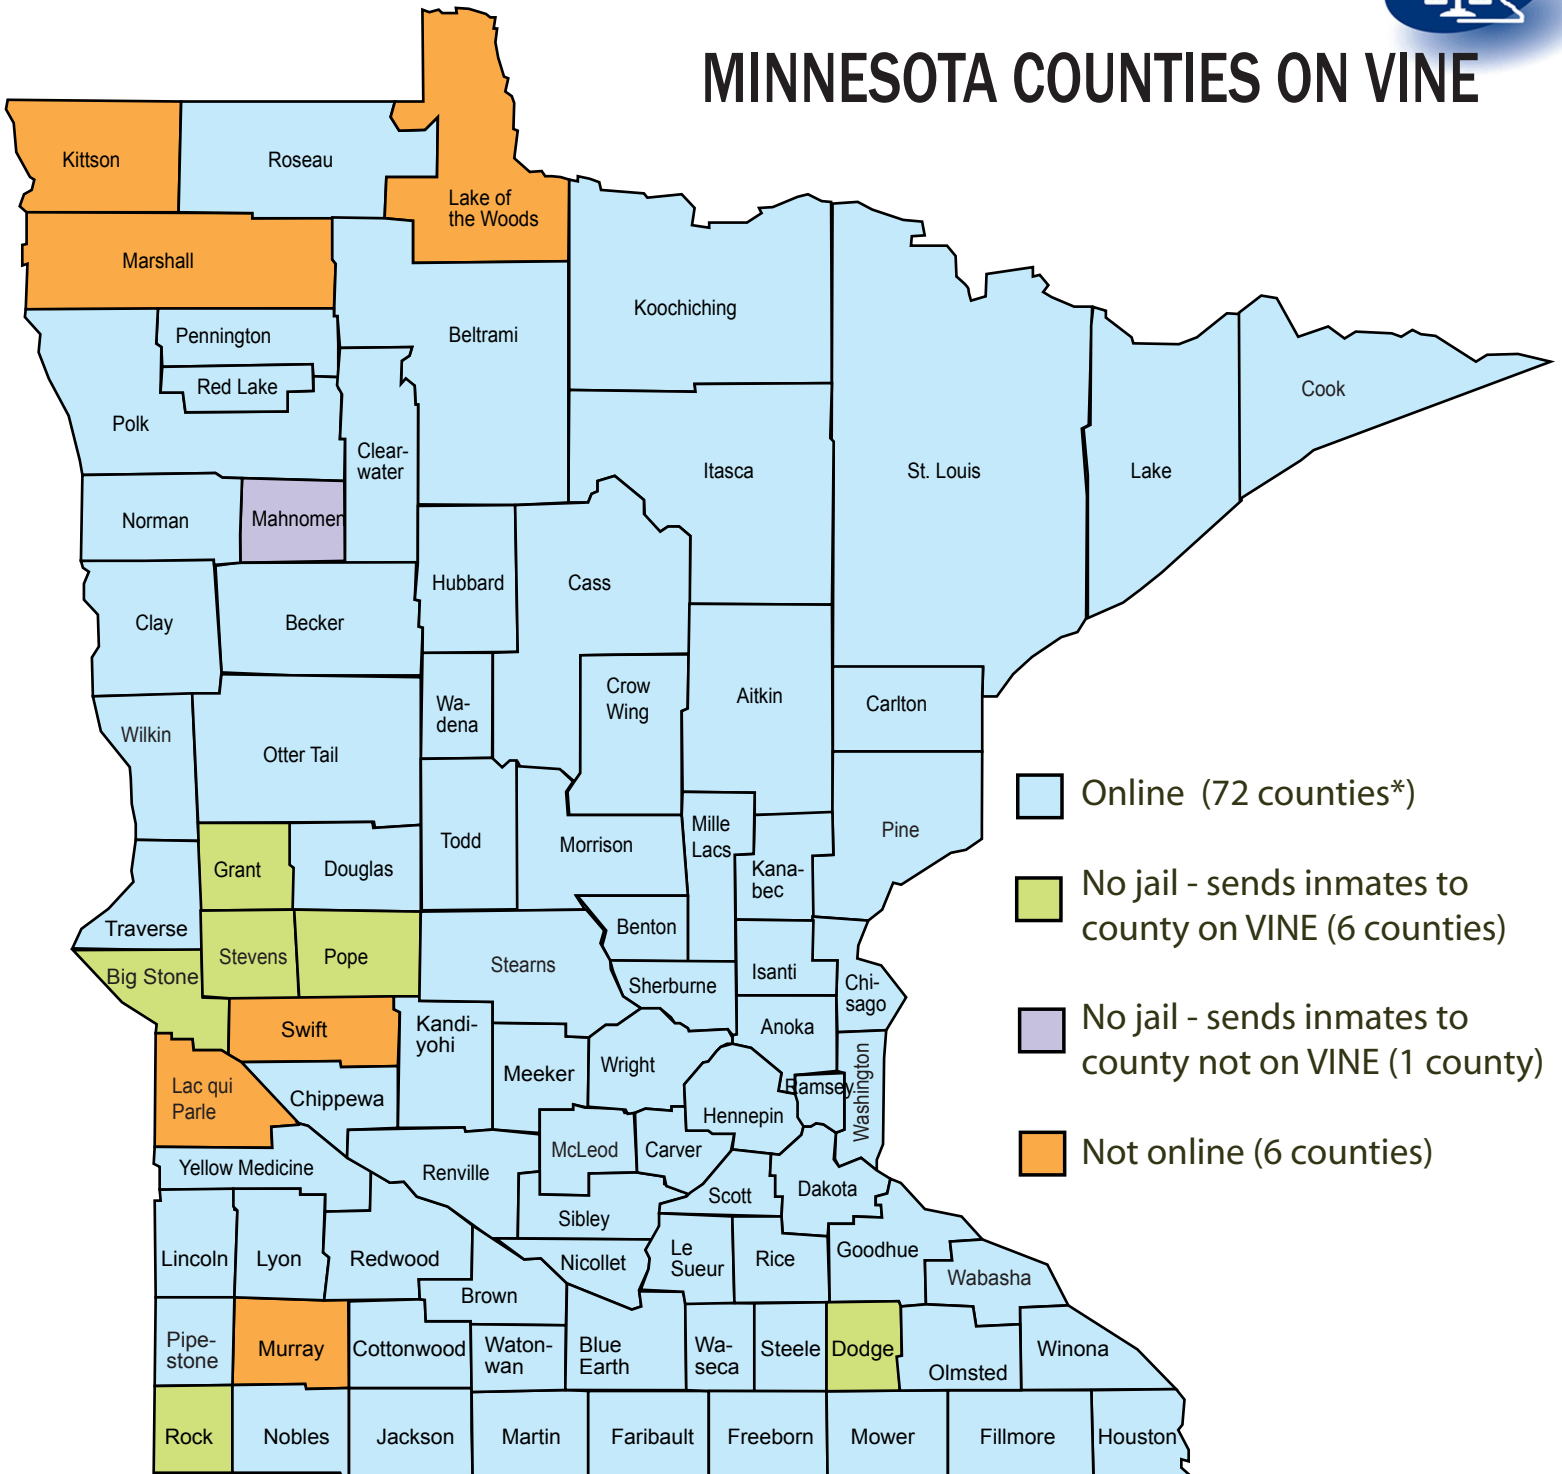

# MINNESOTA COUNTIES ON VINE

## OTHER FACILITIES

- MN DOC - now connected to MN CHOICE
- Hennepin County Adult Corrections Facility - online
- Ramsey County Correctional Facility - online
- Anoka County Workhouse - online

August 2017

\* Norman, Polk and Red Lake Counties are all served by the Tri-County Community Corrections Facility located in Polk County.