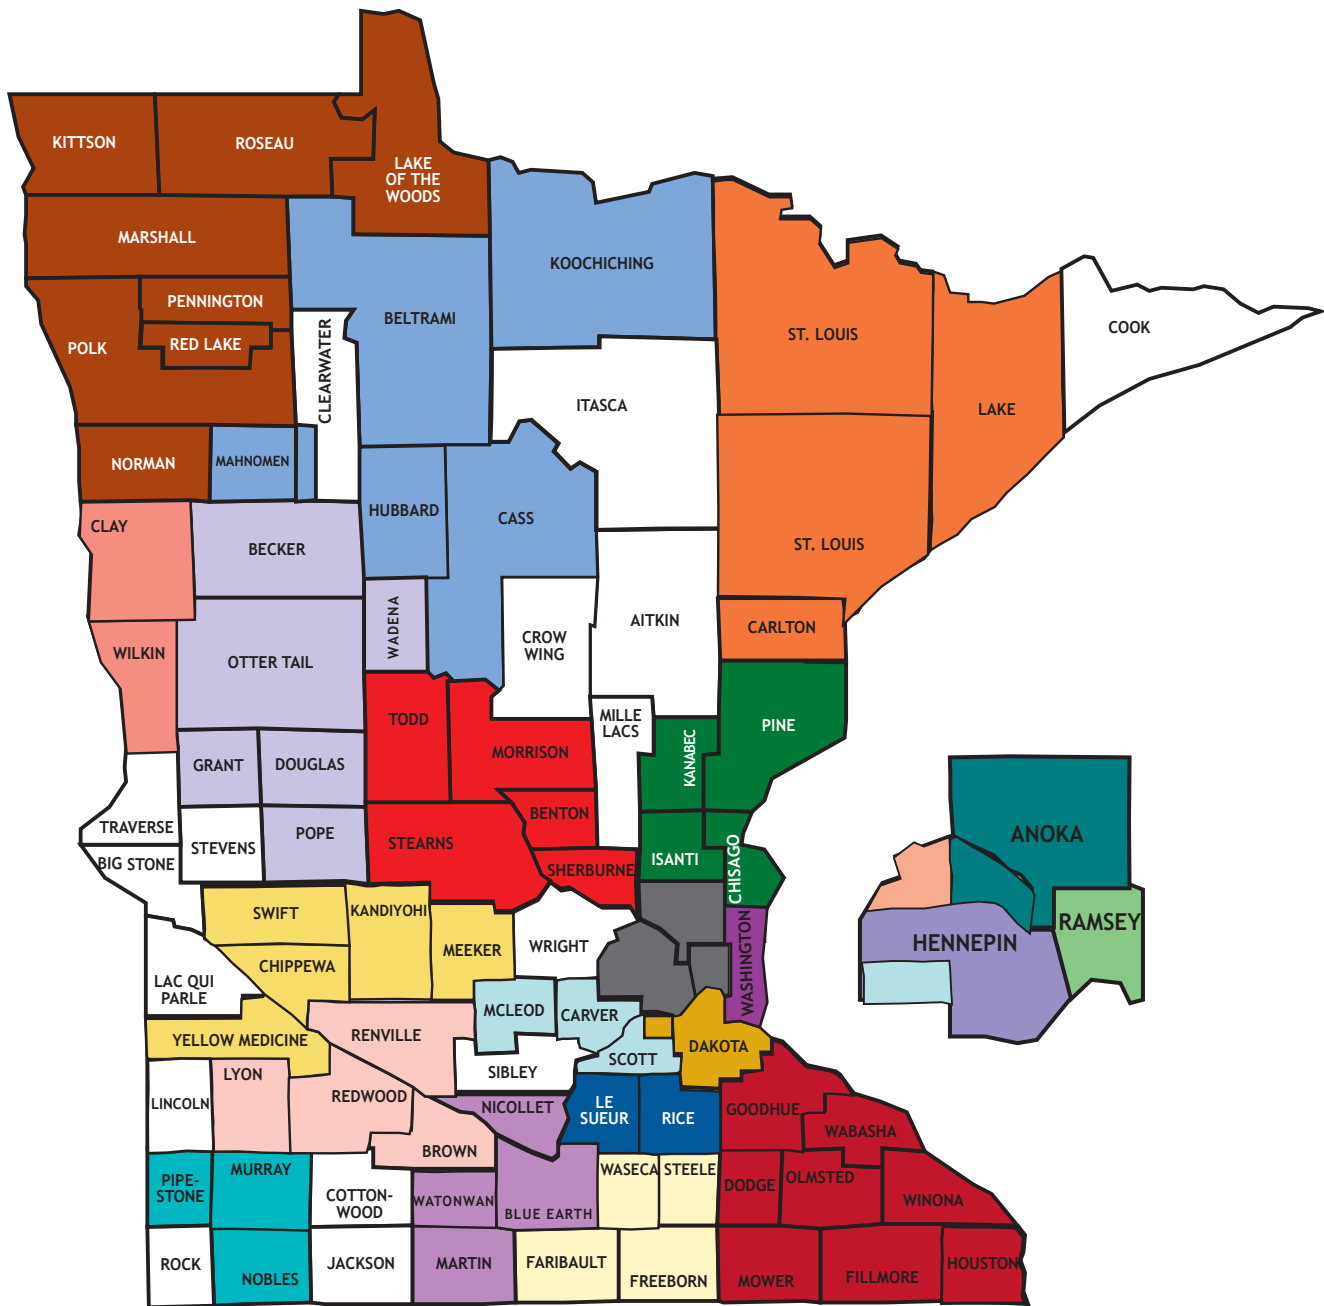

# 2021 Drug and Violent Crime Enforcement Teams

Department of Public Safety  
OFFICE OF JUSTICE PROGRAMS

TASK FORCES (listed north to south and west to east):

- |  |   |  |
|--|---|--|
| <span style="color: blue;">■</span> Paul Bunyan Gang & Drug TF<br>(includes White Earth Indian Police Dept.) | <span style="color: green;">■</span> East Central Task Force                    | <span style="color: gold;">■</span> Dakota County Drug Task Force<br>(includes portion of Scott Co.)                       |
| <span style="color: lightgreen;">■</span> Ramsey County VCET   | <span style="color: yellow;">■</span> CEE-VI Gang & Narcotics TF                | <span style="color: pink;">■</span> Brown Lyon Redwood, Renville Gang and Drug TF  |
| <span style="color: orange;">■</span> Lake Superior Drug & Violent Crime TF                                  | <span style="color: lightblue;">■</span> Southwest Metro Drug Task Force        | <span style="color: cyan;">■</span> Buffalo Ridge Drug and Violent Crimes Task Force                                       |
| <span style="color: brown;">■</span> Pine to Prairie Drug Task Force   | <span style="color: teal;">■</span> Anoka-Hennepin Narcotics & Violent Crime TF | <span style="color: purple;">■</span> Minnesota River Valley Drug TF   |
| <span style="color: lightcoral;">■</span> Lakes to River VCET  | <span style="color: purple;">■</span> Washington County Drug Task Force         | <span style="color: yellowgreen;">■</span> South Central Gang & Drug TF  |
| <span style="color: lightpurple;">■</span> West Central MN Drug Task Force                                   | <span style="color: peachpuff;">■</span> Northwest Metro Drug Task Force        | <span style="color: red;">■</span> Southeast Minnesota Gang & Drug TF  |
| <span style="color: red;">■</span> Central Minnesota VOTF  | <span style="color: blueviolet;">■</span> Hennepin County Violent Offender TF   | <span style="color: blue;">■</span> Cannon River VCET  |
|  |   | <span style="border: 1px solid black; display: inline-block; width: 15px; height: 10px;"></span> Areas not in a Task Force |