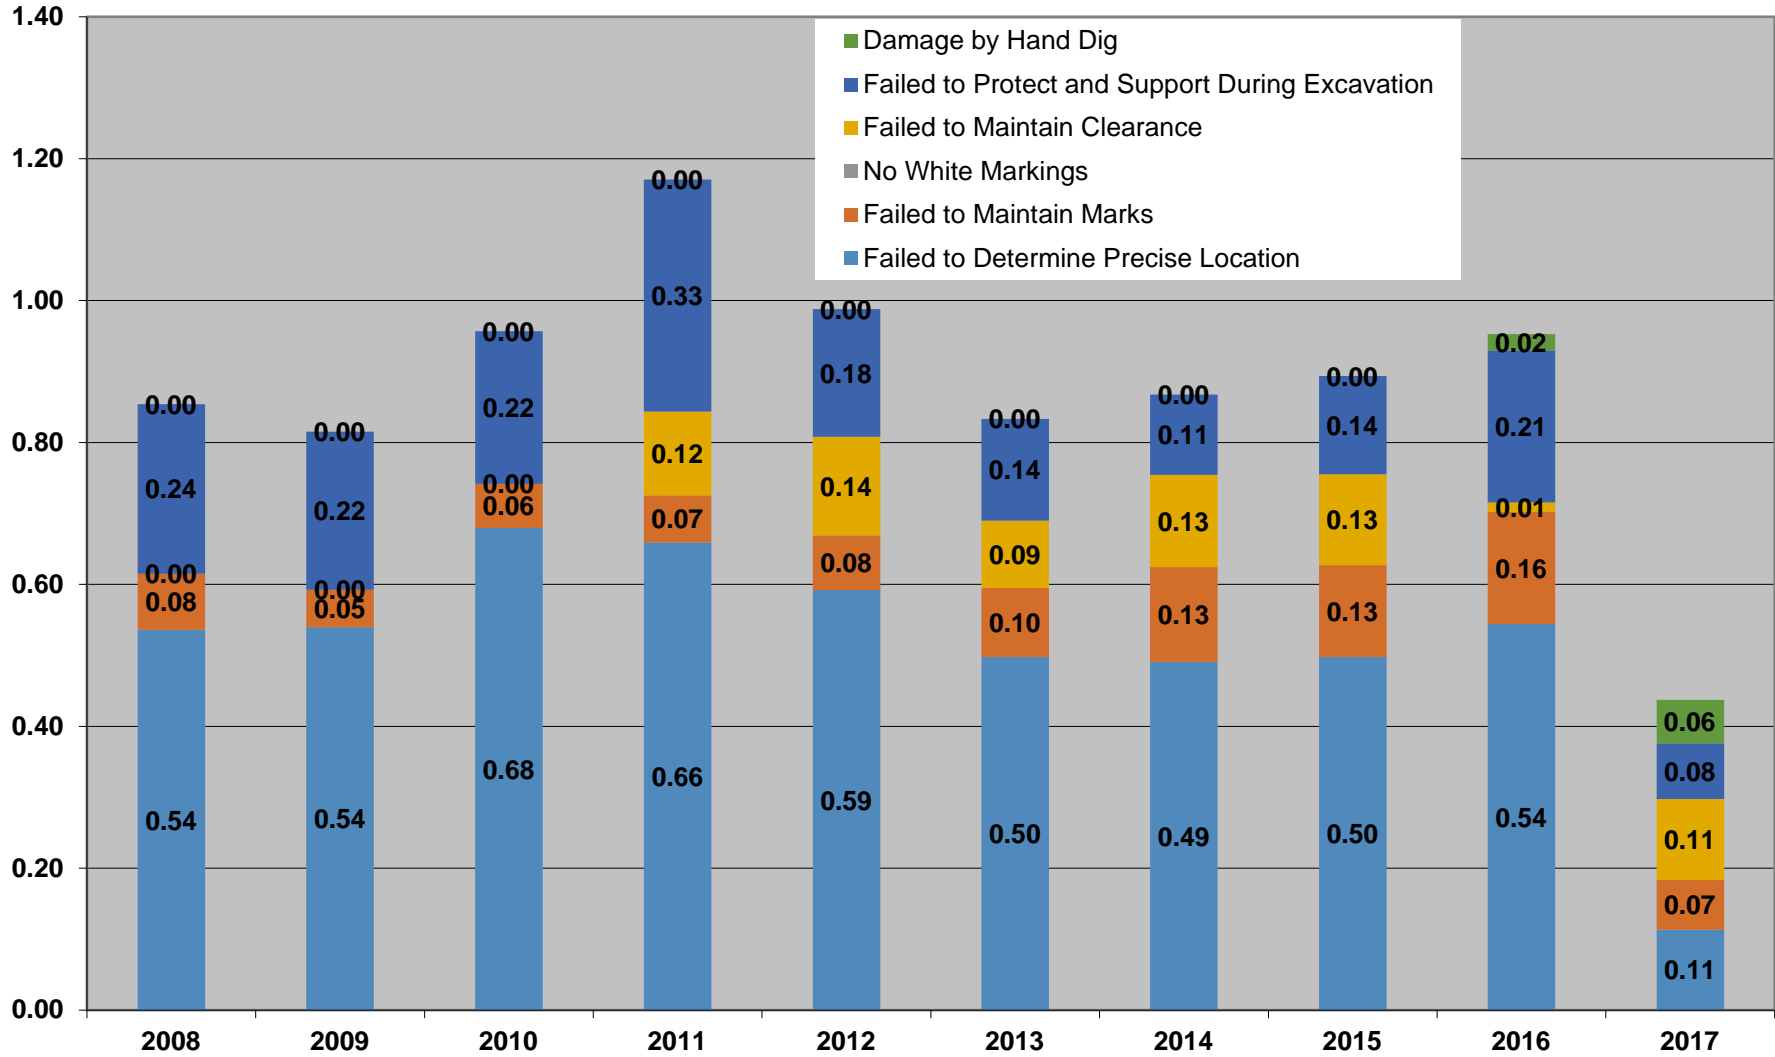

Excavation Practices Not Sufficient - Damages per 1,000 Locates