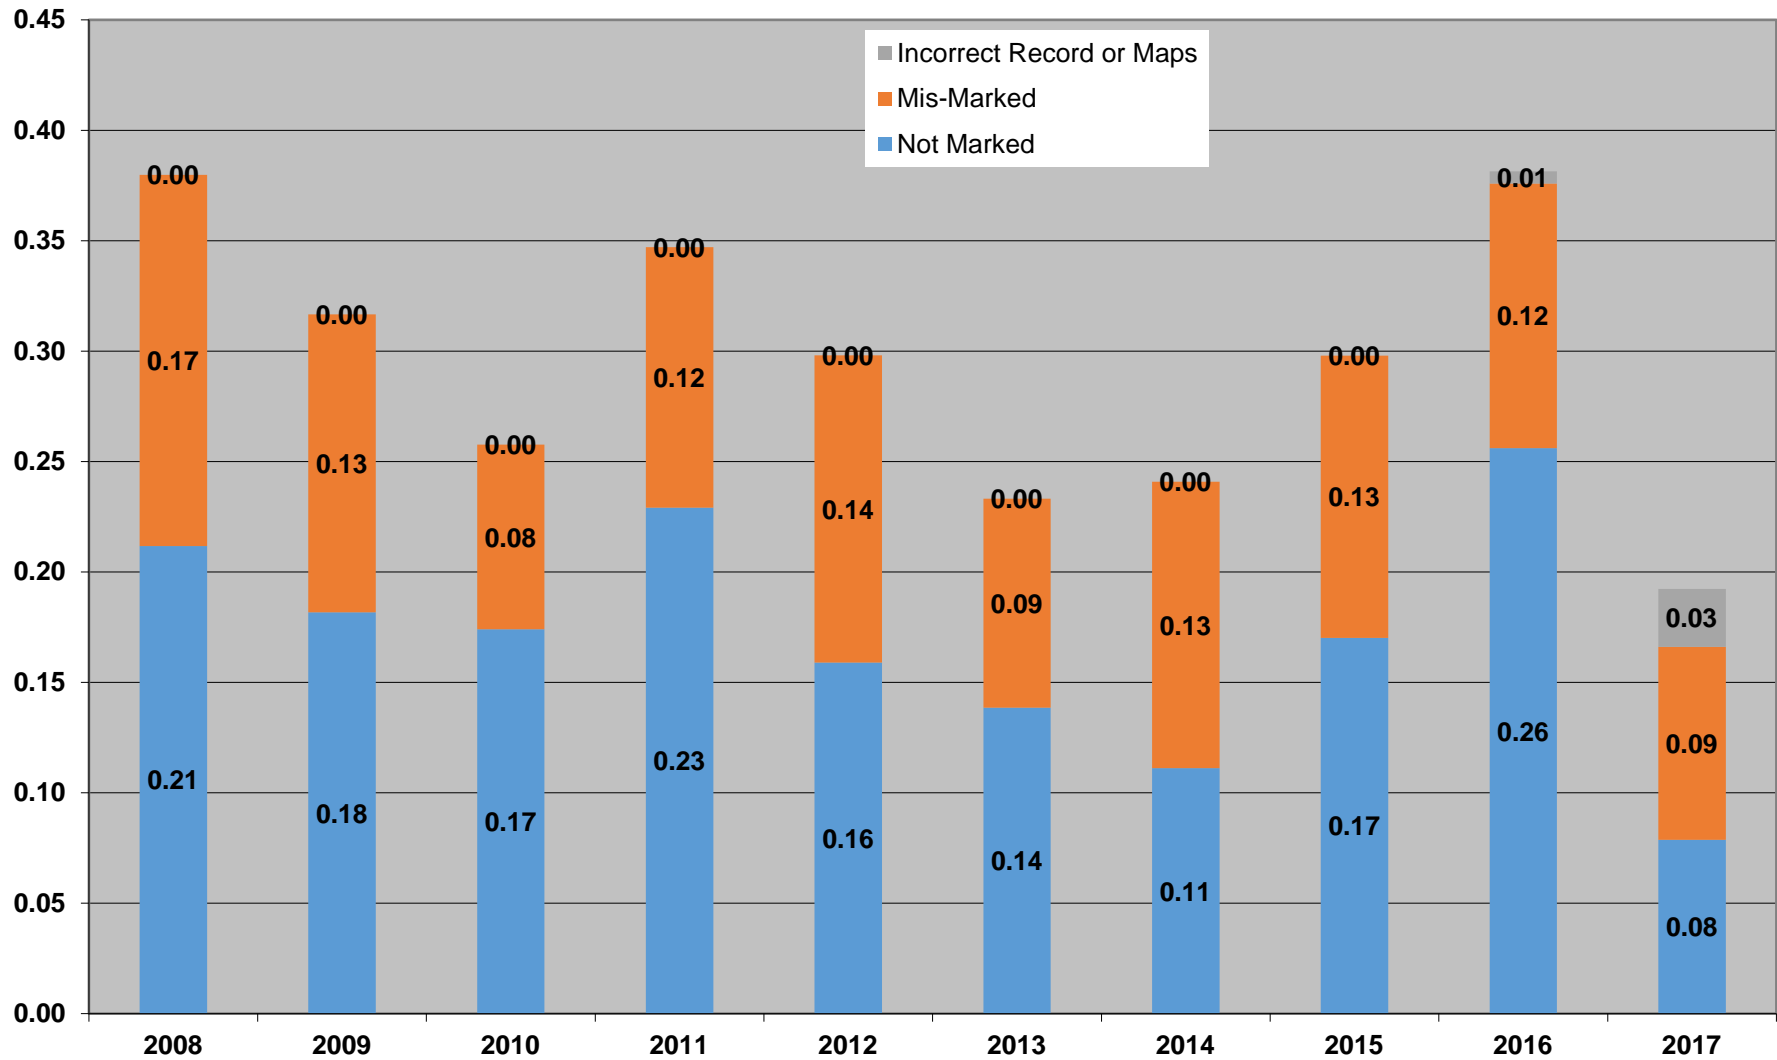

Locating Practices Not Sufficient - Damages per 1,000 Locates