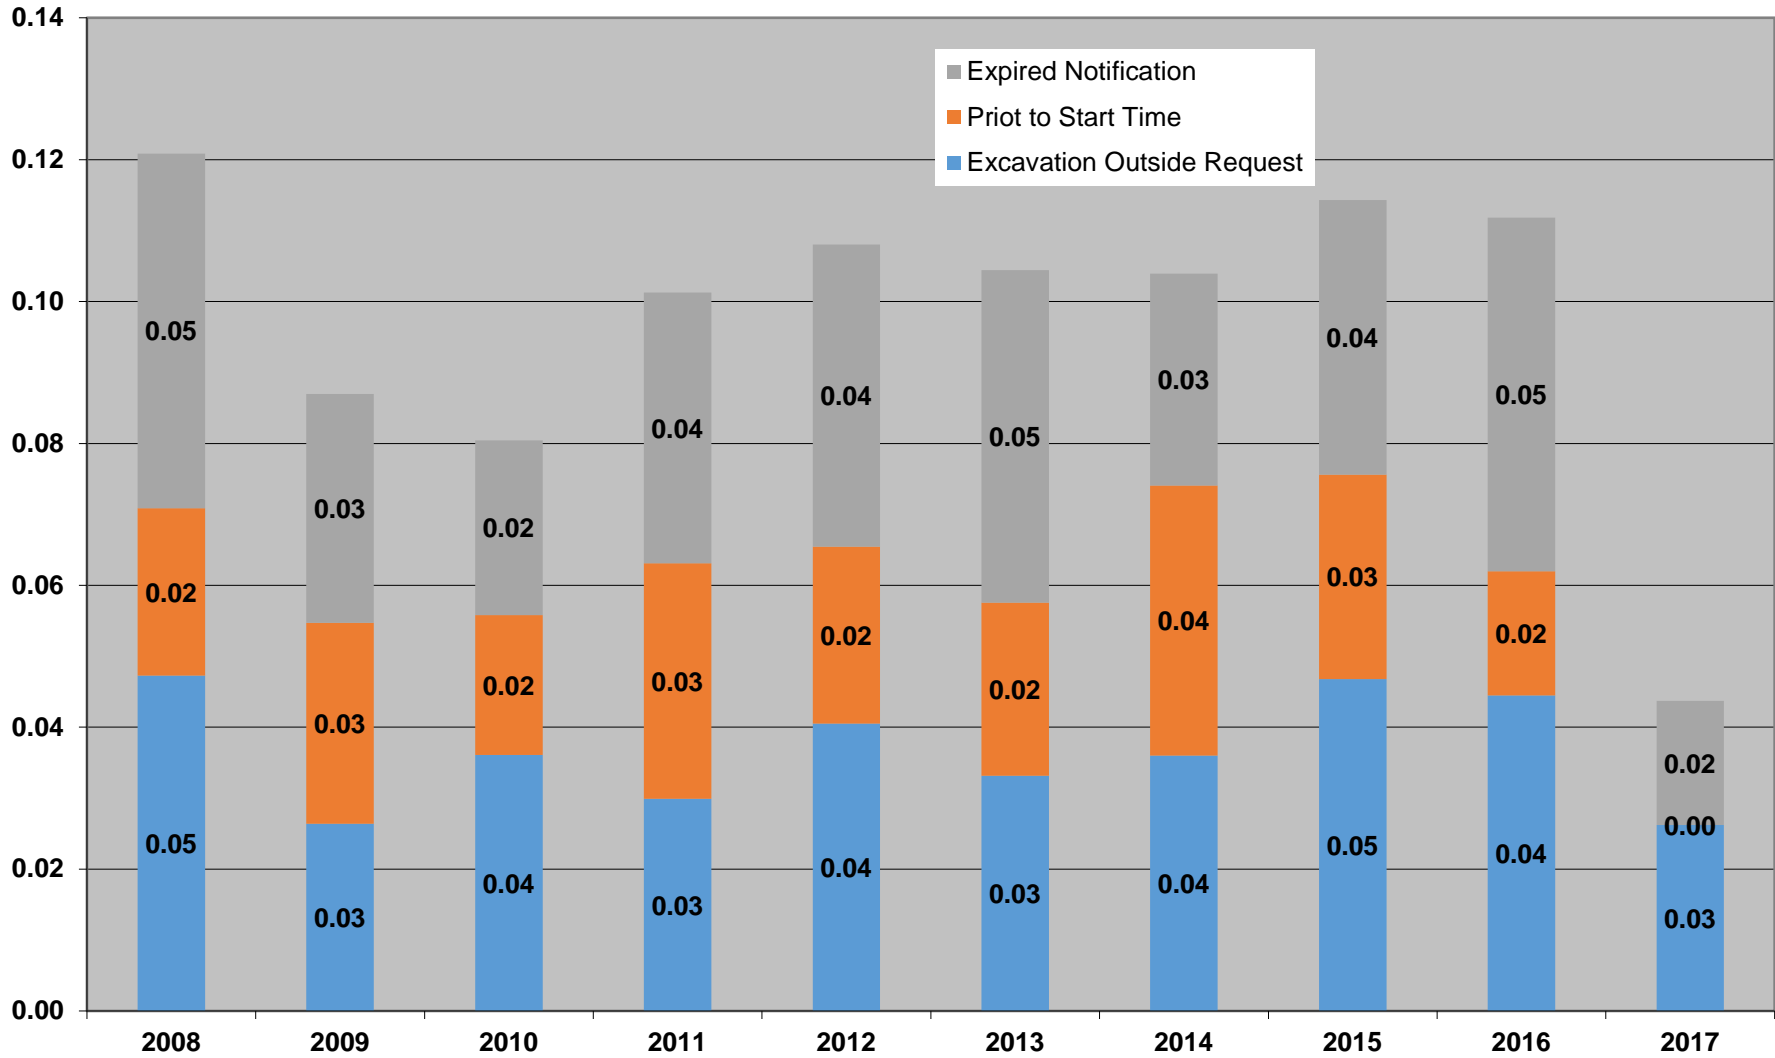

Notification Practices Not Sufficient - Damages per 1,000 Locates