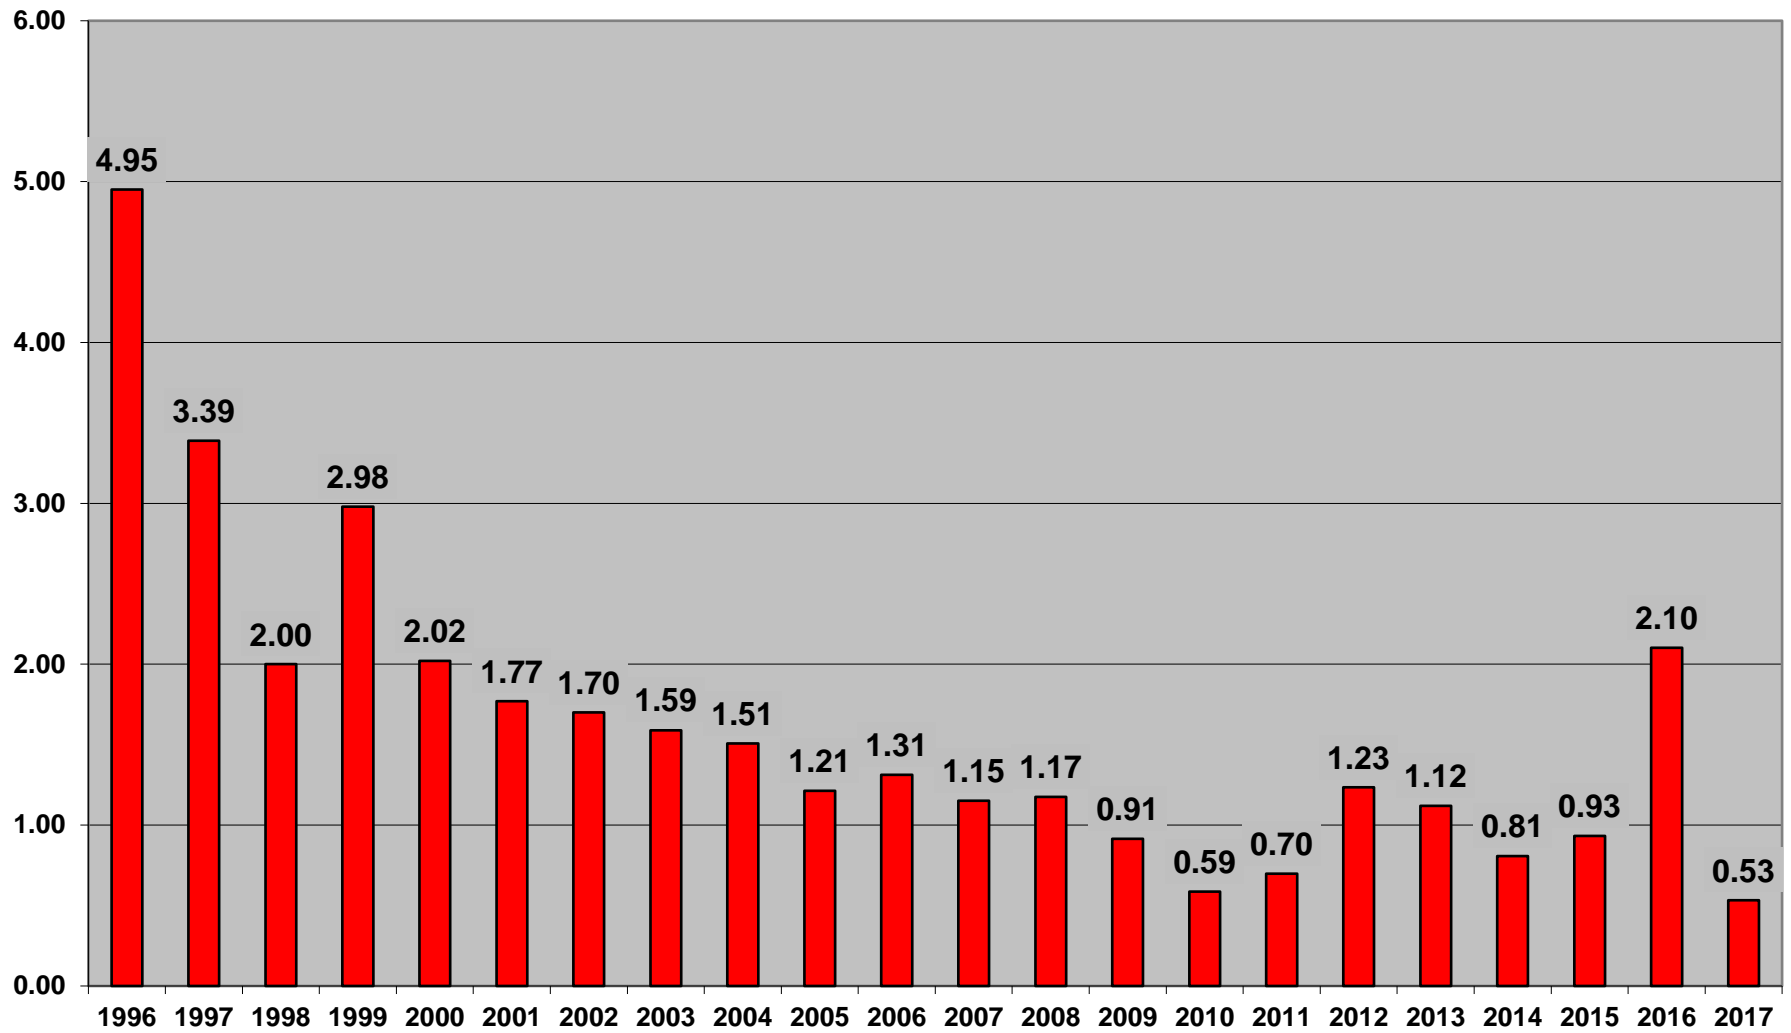

All Utility Damages Per 1000 Locates

Electric Damages Per 1000 Locates

Gas Damages Per 1000 Locates

Gas Damages Per 1000 Locates

Root Cause Categories - Damages per 1,000 Locates

Notification Not Made - Damages Per 1000 Locates

Notification Practices Not Sufficient - Damages per 1,000 Locates

Excavation Practices Not Sufficient - Damages per 1,000 Locates

Locating Practices Not Sufficient - Damages per 1,000 Locates

MS216D Exemptions - Damages per 1,000 Locates