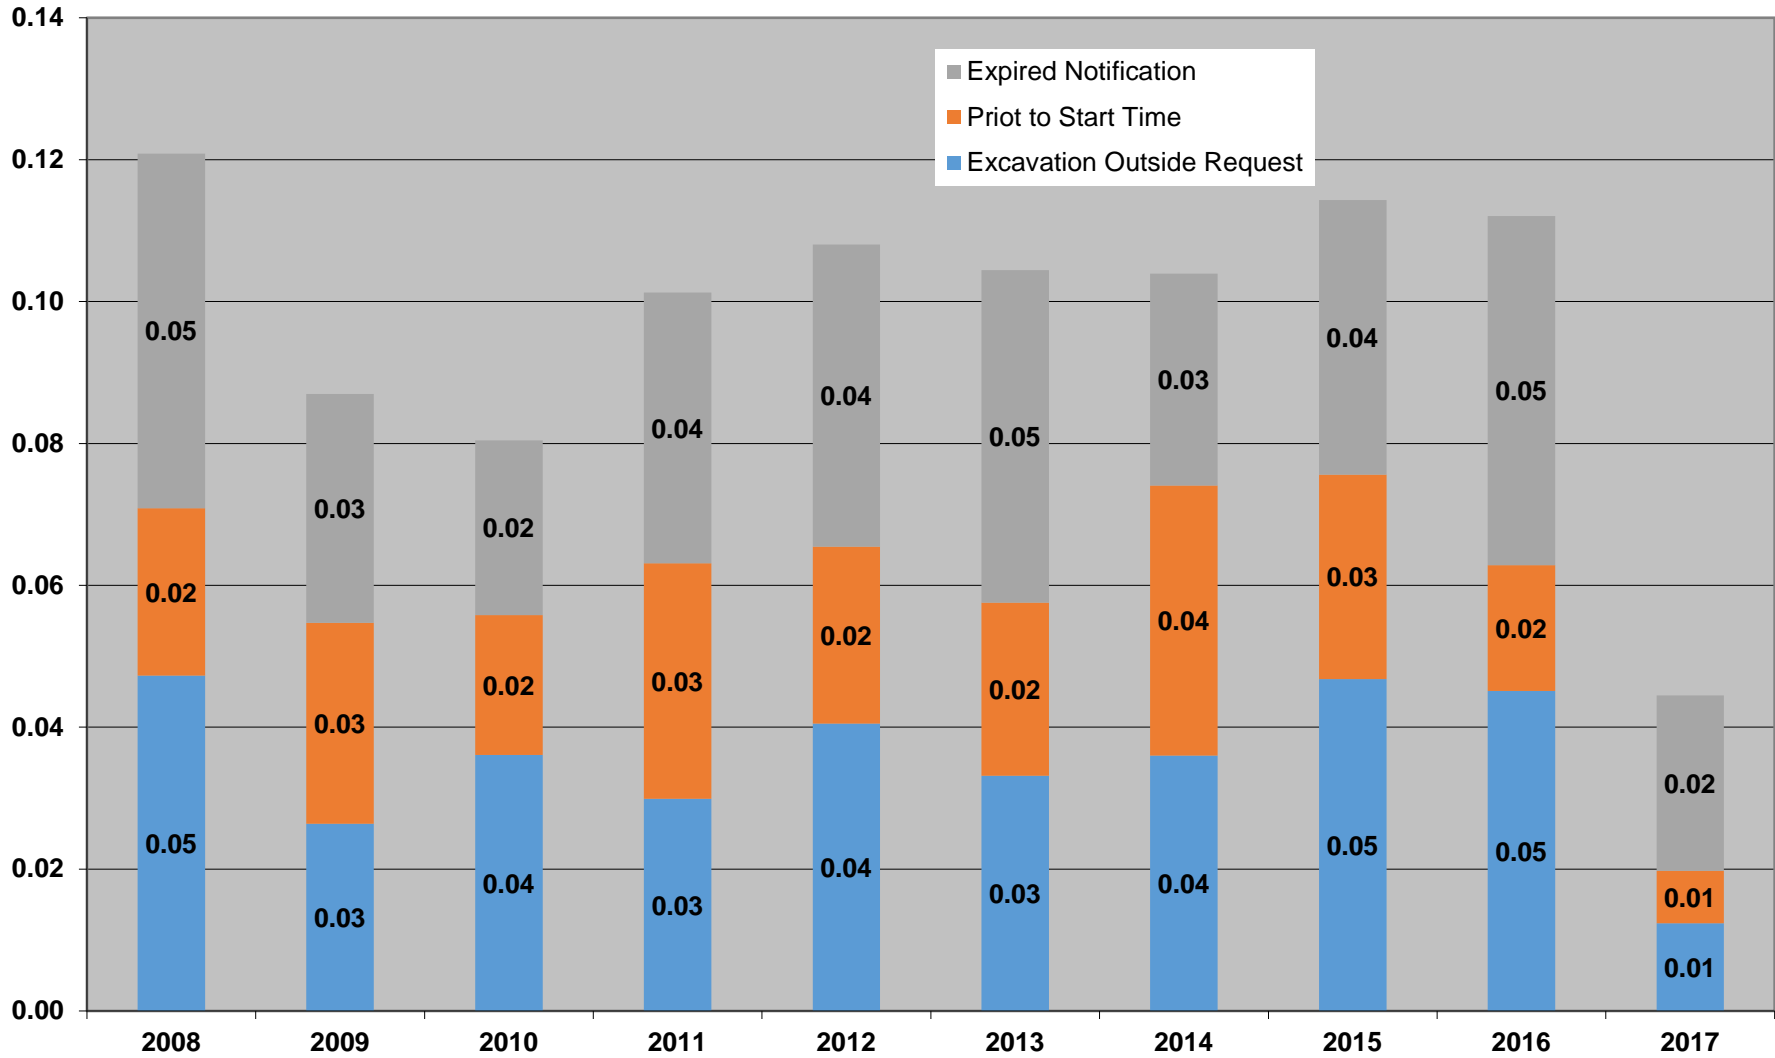

All Utility Damages Per 1000 Locates

Electric Damages Per 1000 Locates

Gas Damages Per 1000 Locates

Gas Damages Per 1000 Locates

Root Cause Categories - Damages per 1,000 Locates

Notification Not Made - Damages Per 1000 Locates

Notification Practices Not Sufficient - Damages per 1,000 Locates

Excavation Practices Not Sufficient - Damages per 1,000 Locates

Locating Practices Not Sufficient - Damages per 1,000 Locates

MS216D Exemptions - Damages per 1,000 Locates