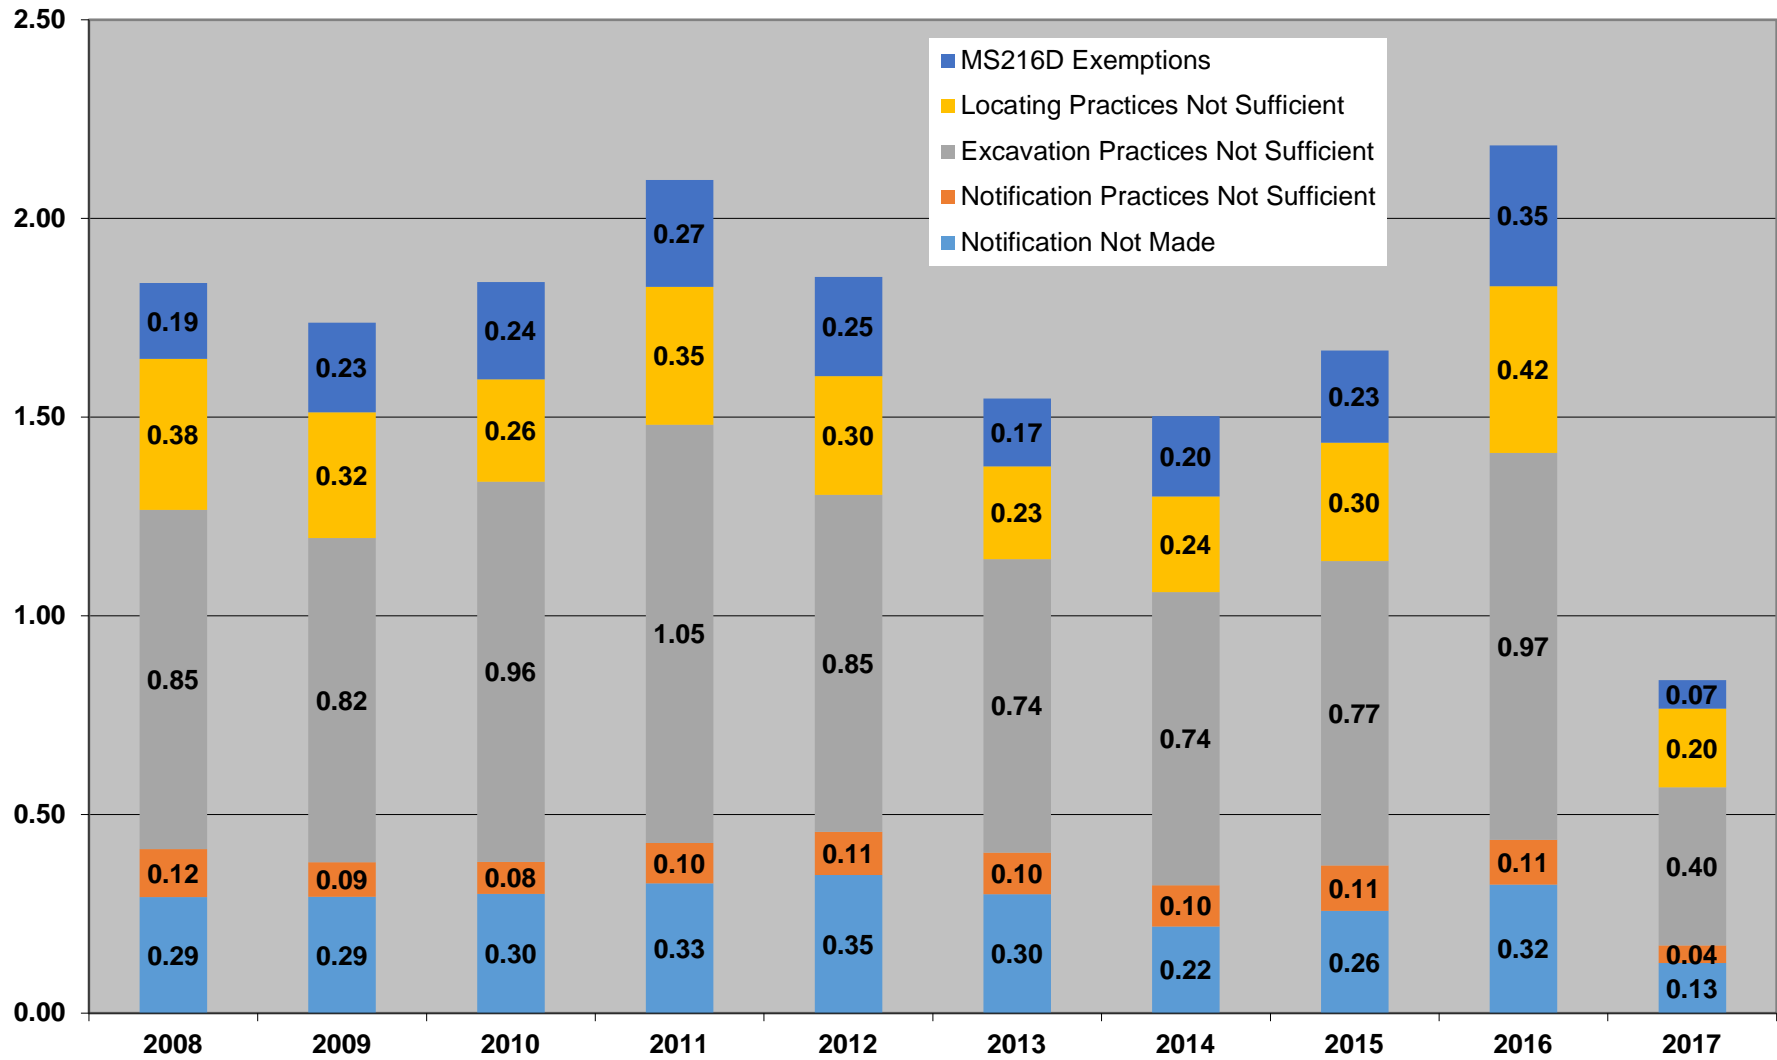

All Utility Damages Per 1000 Locates

Electric Damages Per 1000 Locates

Gas Damages Per 1000 Locates

Gas Damages Per 1000 Locates

Root Cause Categories - Damages per 1,000 Locates

Notification Not Made - Damages Per 1000 Locates

Notification Practices Not Sufficient - Damages per 1,000 Locates

Excavation Practices Not Sufficient - Damages per 1,000 Locates

Locating Practices Not Sufficient - Damages per 1,000 Locates

MS216D Exemptions - Damages per 1,000 Locates