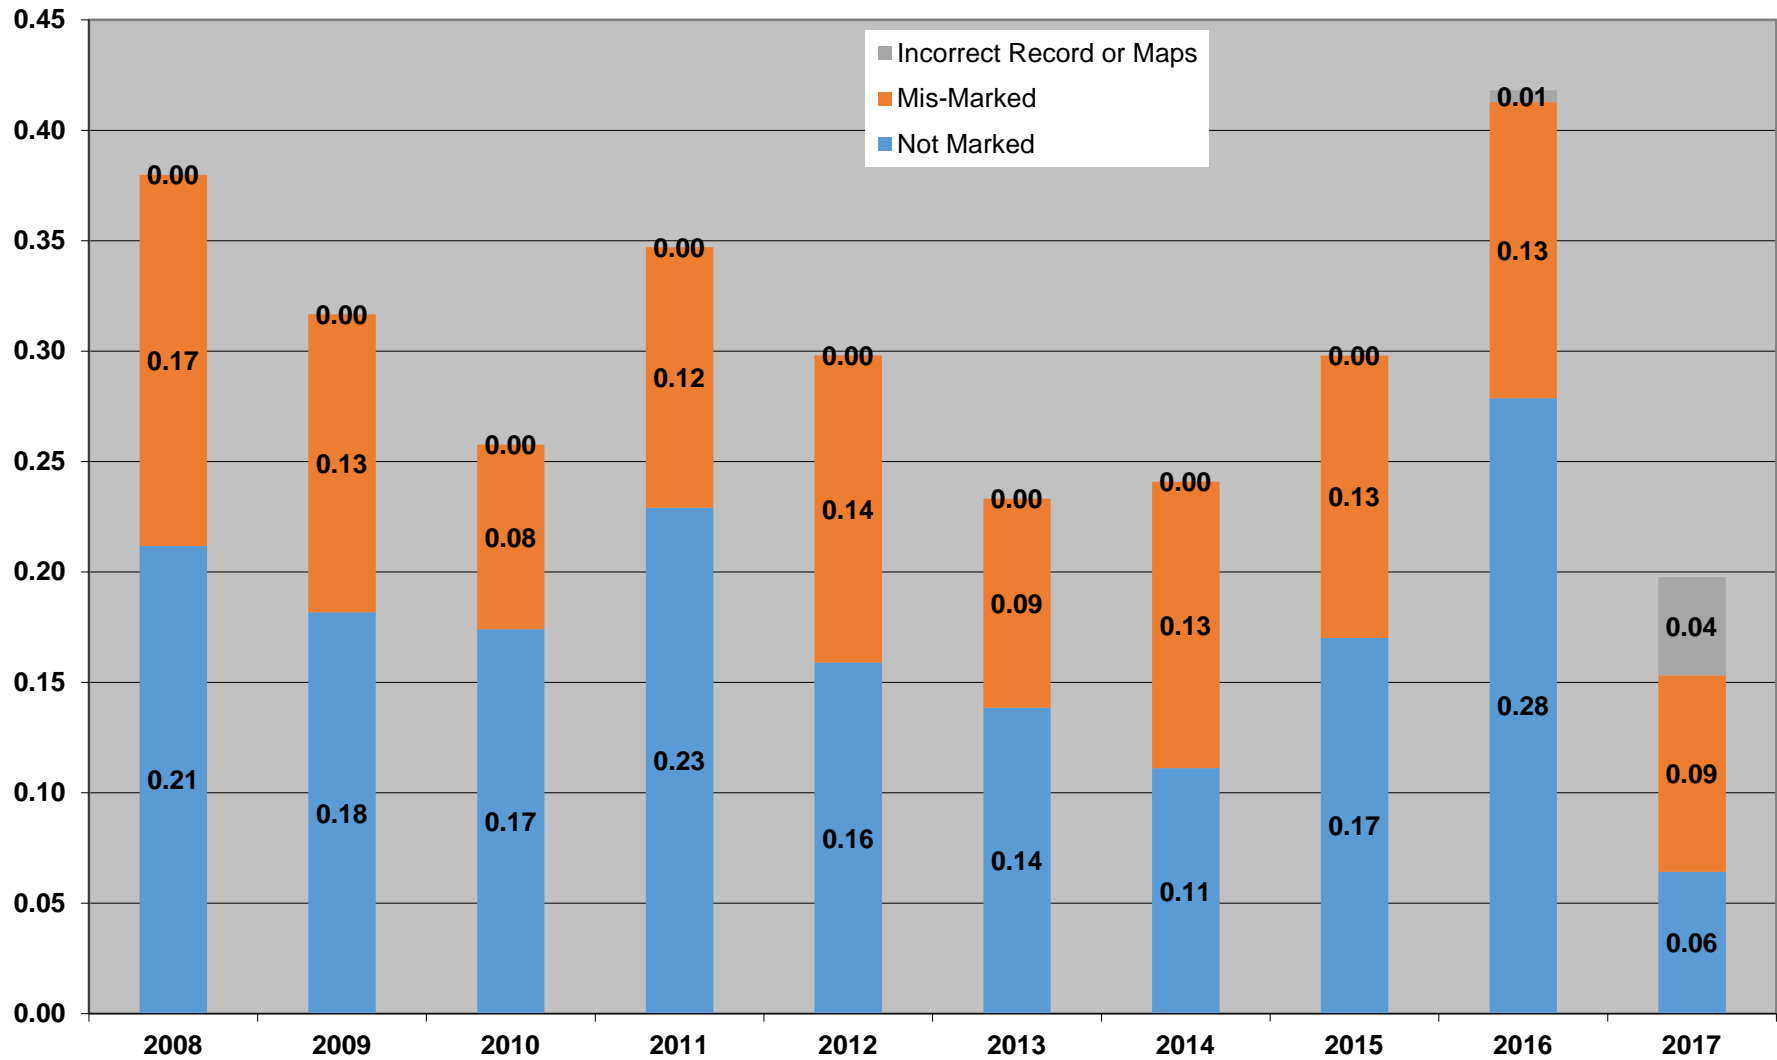

All Utility Damages Per 1000 Locates

Electric Damages Per 1000 Locates

Gas Damages Per 1000 Locates

Gas Damages Per 1000 Locates

Root Cause Categories - Damages per 1,000 Locates

Notification Not Made - Damages Per 1000 Locates

Notification Practices Not Sufficient - Damages per 1,000 Locates

Excavation Practices Not Sufficient - Damages per 1,000 Locates

Locating Practices Not Sufficient - Damages per 1,000 Locates

MS216D Exemptions - Damages per 1,000 Locates