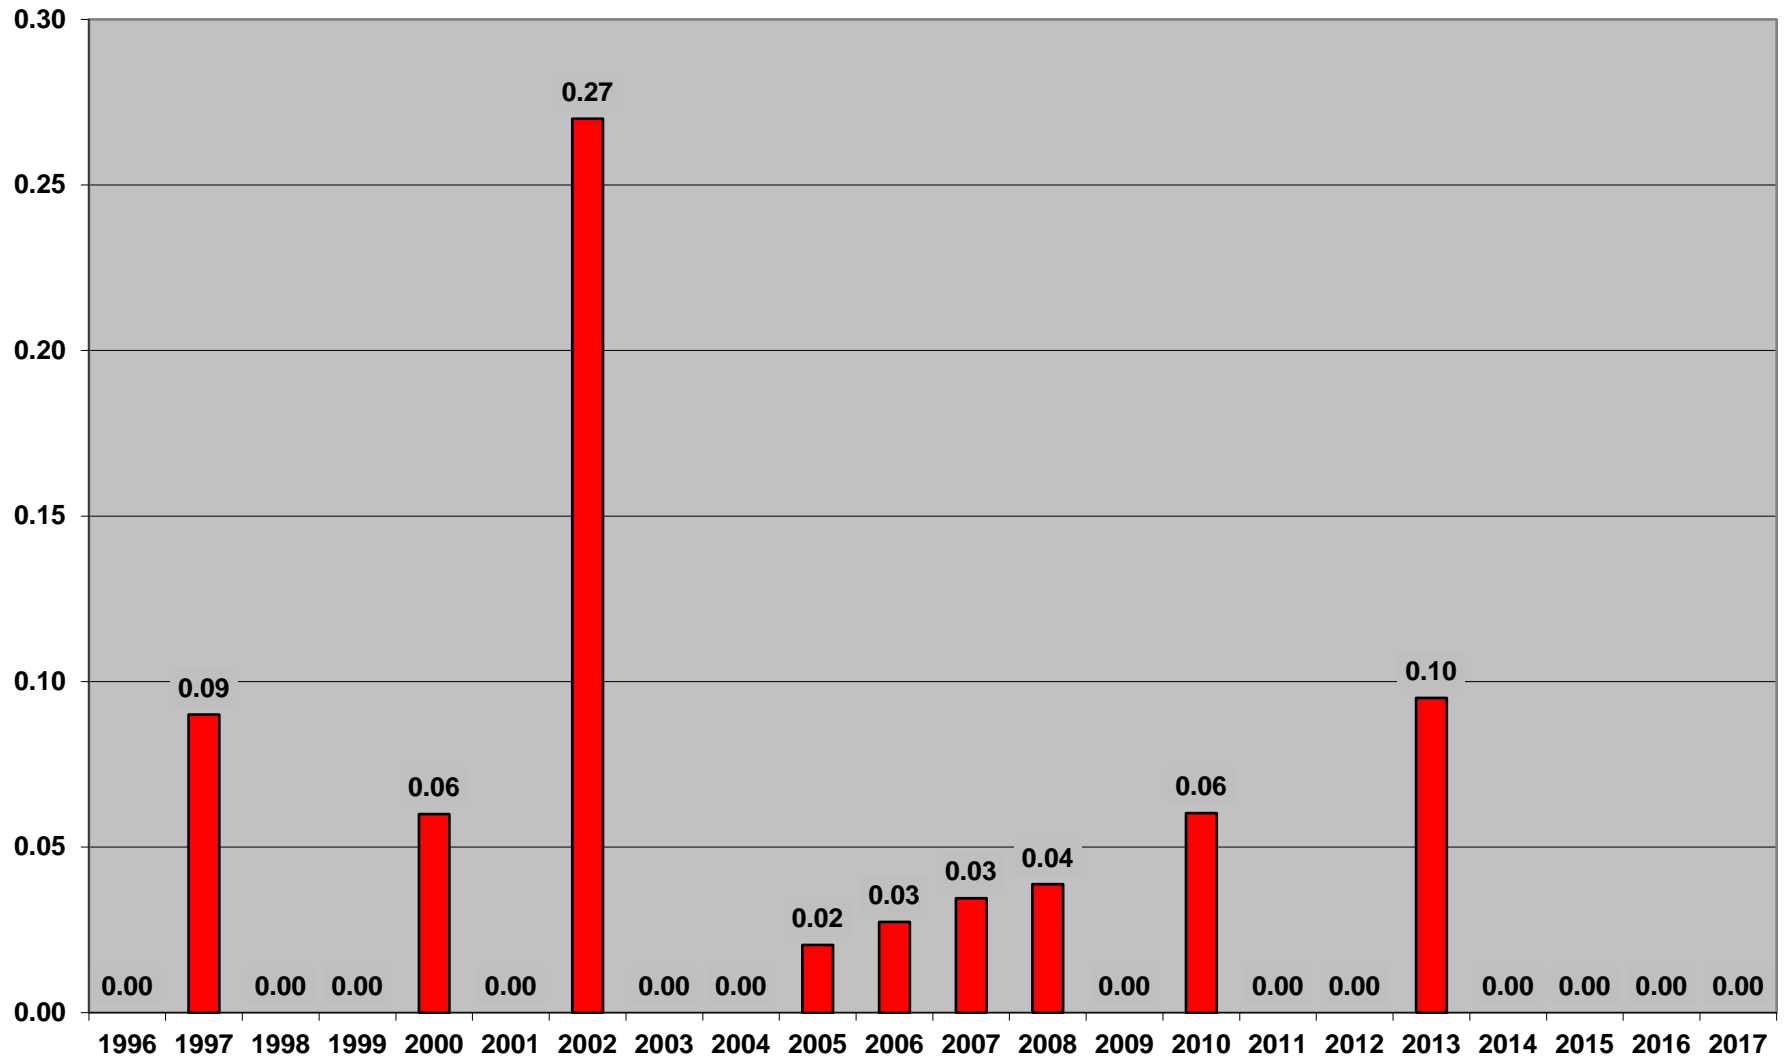

All Utility Damages Per 1000 Locates

Electric Damages Per 1000 Locates

Gas Damages Per 1000 Locates

Gas Damages Per 1000 Locates

Root Cause Categories - Damages per 1,000 Locates

Notification Not Made - Damages Per 1000 Locates

Notification Practices Not Sufficient - Damages per 1,000 Locates

Excavation Practices Not Sufficient - Damages per 1,000 Locates

Locating Practices Not Sufficient - Damages per 1,000 Locates

MS216D Exemptions - Damages per 1,000 Locates