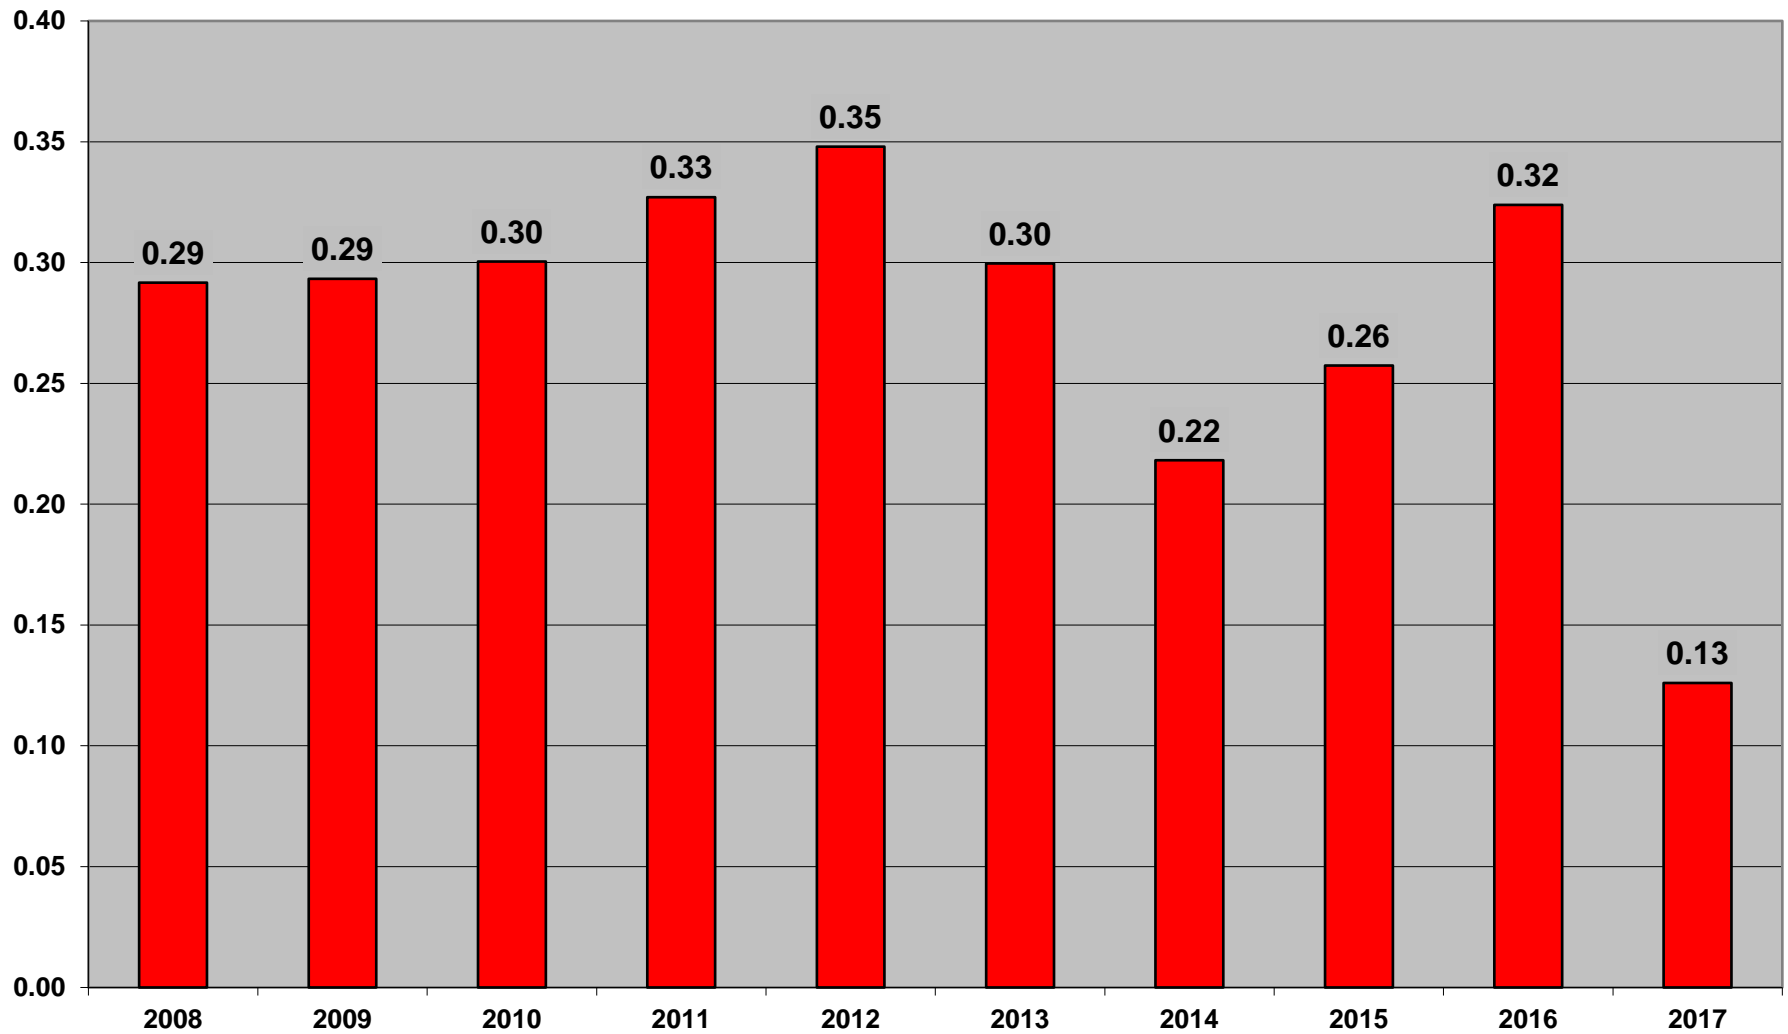

All Utility Damages Per 1000 Locates

Electric Damages Per 1000 Locates

Gas Damages Per 1000 Locates

Gas Damages Per 1000 Locates

Root Cause Categories - Damages per 1,000 Locates

Notification Not Made - Damages Per 1000 Locates

Notification Practices Not Sufficient - Damages per 1,000 Locates

Excavation Practices Not Sufficient - Damages per 1,000 Locates

Locating Practices Not Sufficient - Damages per 1,000 Locates

MS216D Exemptions - Damages per 1,000 Locates