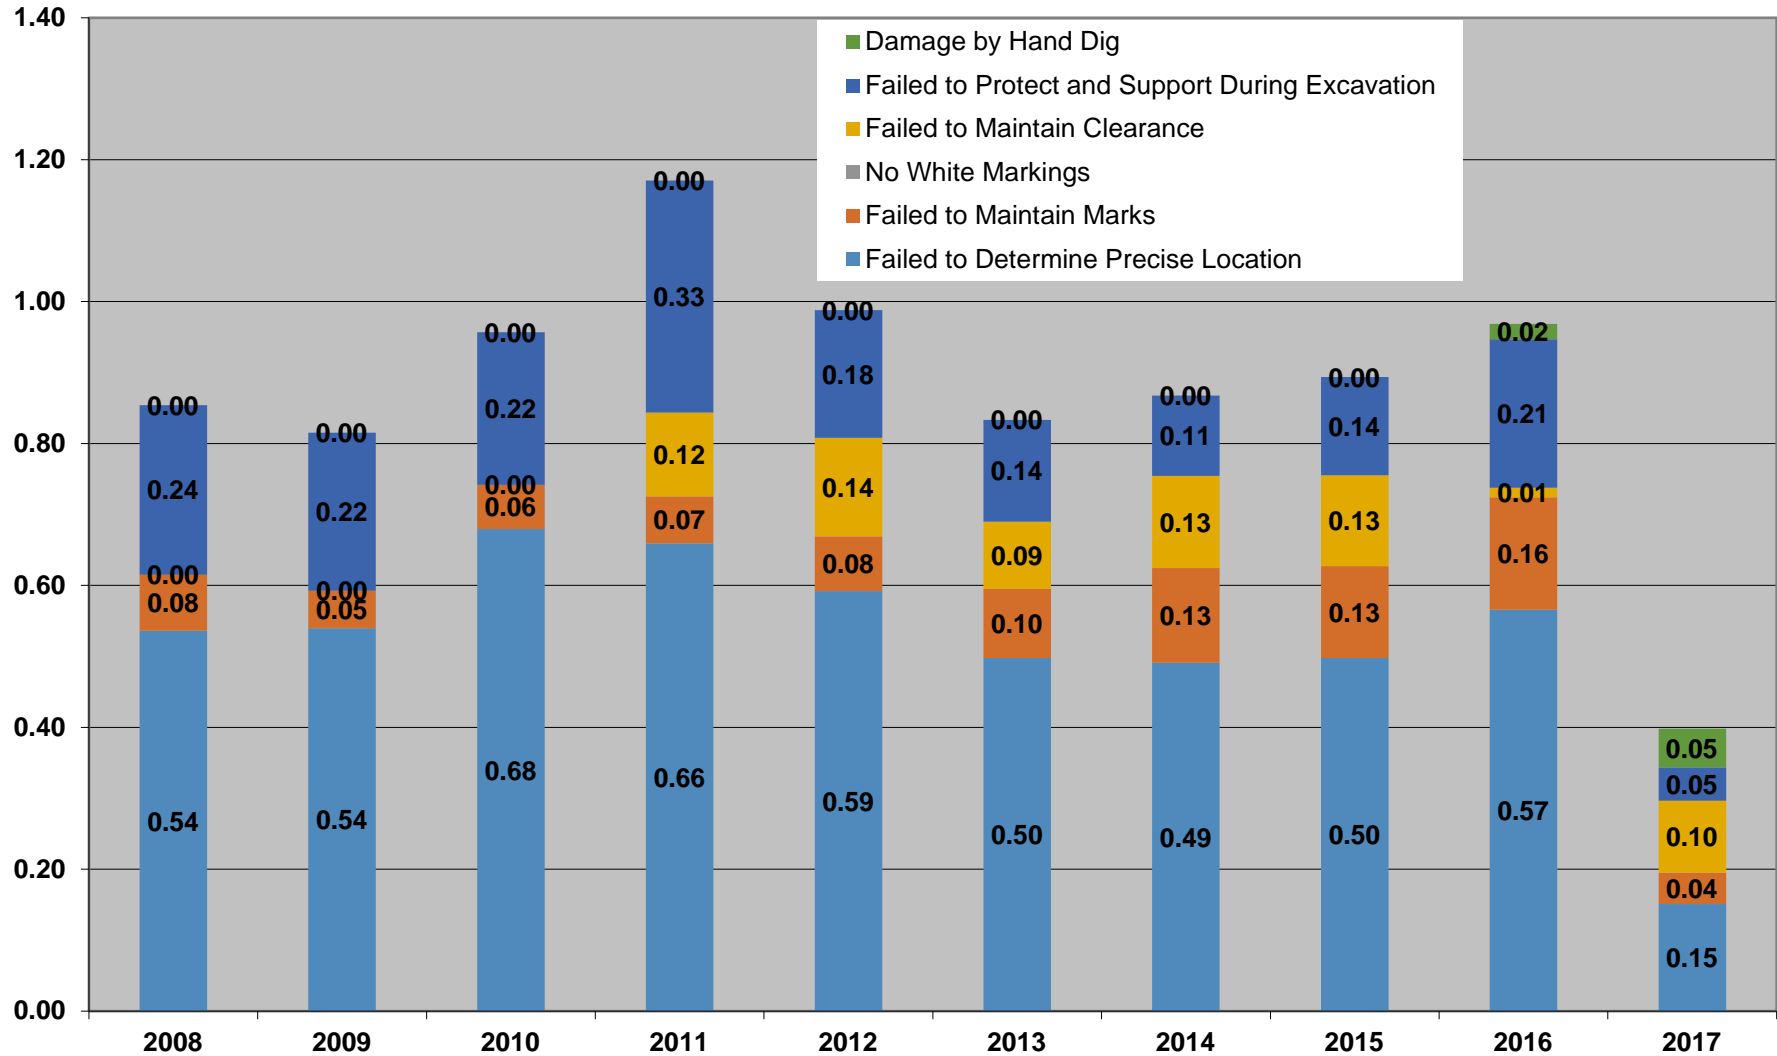

All Utility Damages Per 1000 Locates

Electric Damages Per 1000 Locates

Gas Damages Per 1000 Locates

Gas Damages Per 1000 Locates

Root Cause Categories - Damages per 1,000 Locates

Notification Not Made - Damages Per 1000 Locates

Notification Practices Not Sufficient - Damages per 1,000 Locates

Excavation Practices Not Sufficient - Damages per 1,000 Locates

Locating Practices Not Sufficient - Damages per 1,000 Locates

MS216D Exemptions - Damages per 1,000 Locates