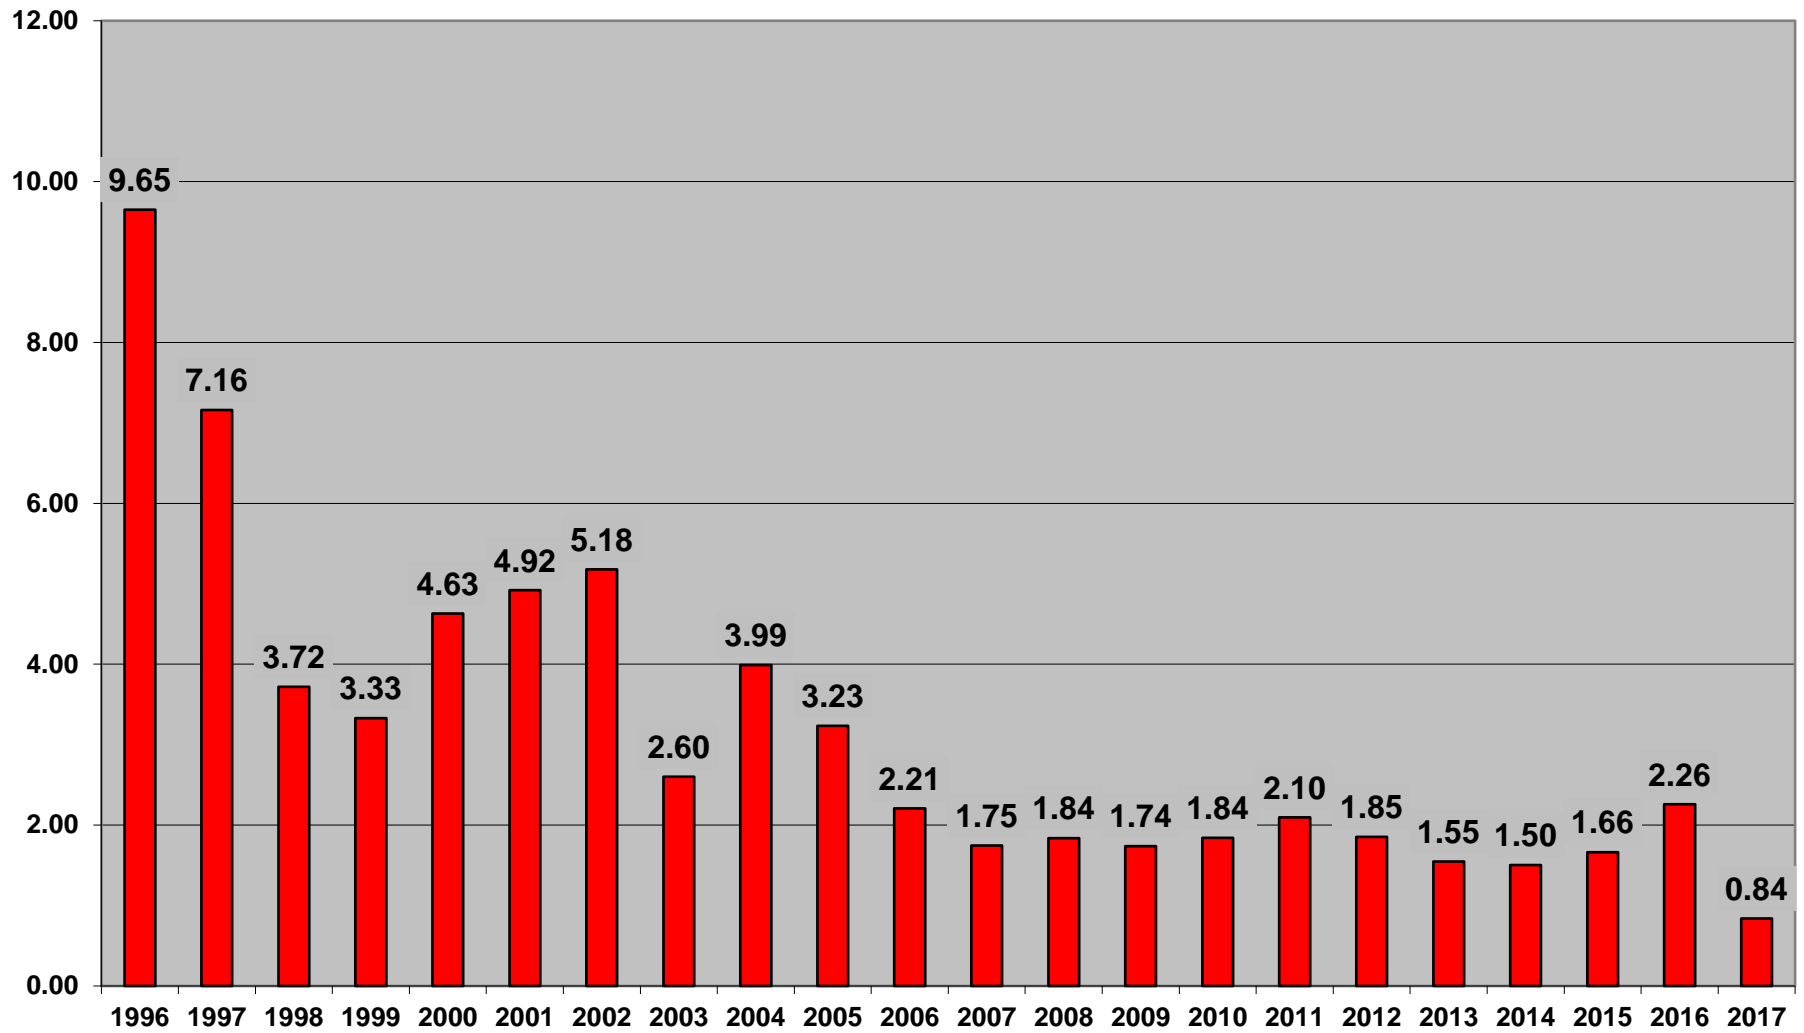

All Utility Damages Per 1000 Locates

Electric Damages Per 1000 Locates

Gas Damages Per 1000 Locates

Gas Damages Per 1000 Locates

Root Cause Categories - Damages per 1,000 Locates

Notification Not Made - Damages Per 1000 Locates

Notification Practices Not Sufficient - Damages per 1,000 Locates

Excavation Practices Not Sufficient - Damages per 1,000 Locates

Locating Practices Not Sufficient - Damages per 1,000 Locates

MS216D Exemptions - Damages per 1,000 Locates