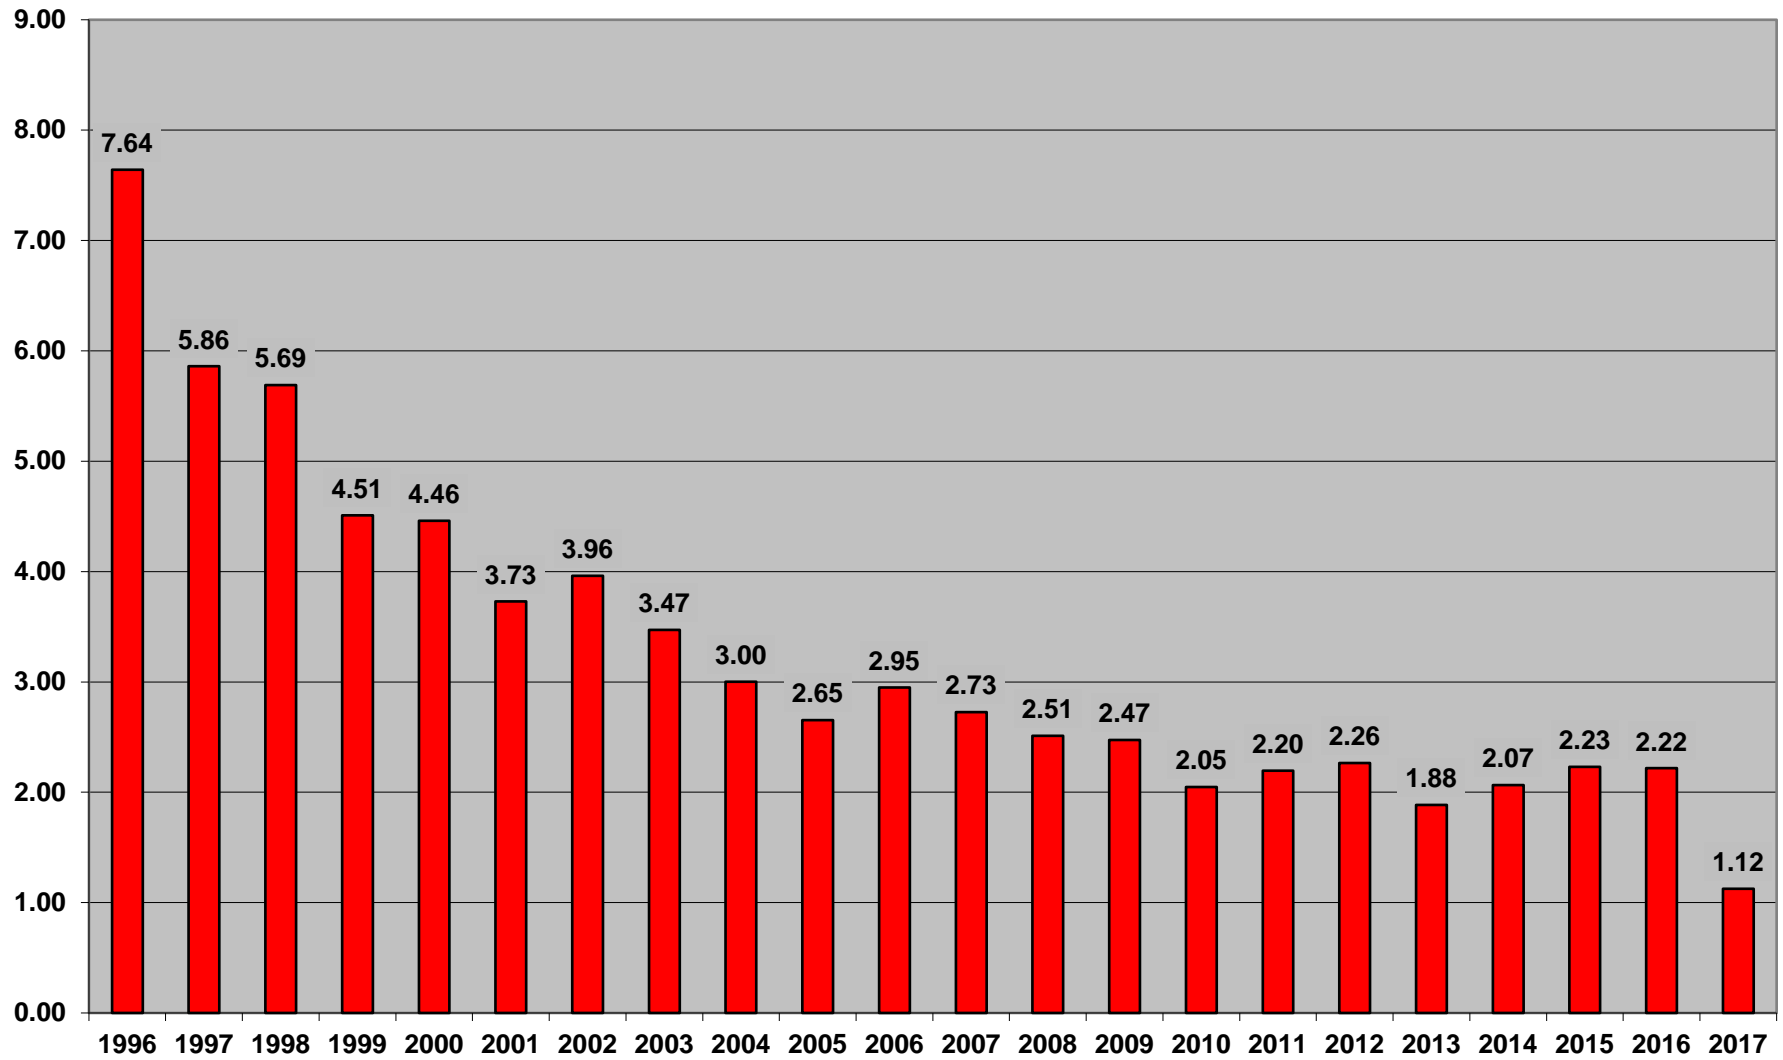

All Utility Damages Per 1000 Locates

Electric Damages Per 1000 Locates

Gas Damages Per 1000 Locates

Gas Damages Per 1000 Locates

Root Cause Categories - Damages per 1,000 Locates

Notification Not Made - Damages Per 1000 Locates

Notification Practices Not Sufficient - Damages per 1,000 Locates

Excavation Practices Not Sufficient - Damages per 1,000 Locates

Locating Practices Not Sufficient - Damages per 1,000 Locates

MS216D Exemptions - Damages per 1,000 Locates