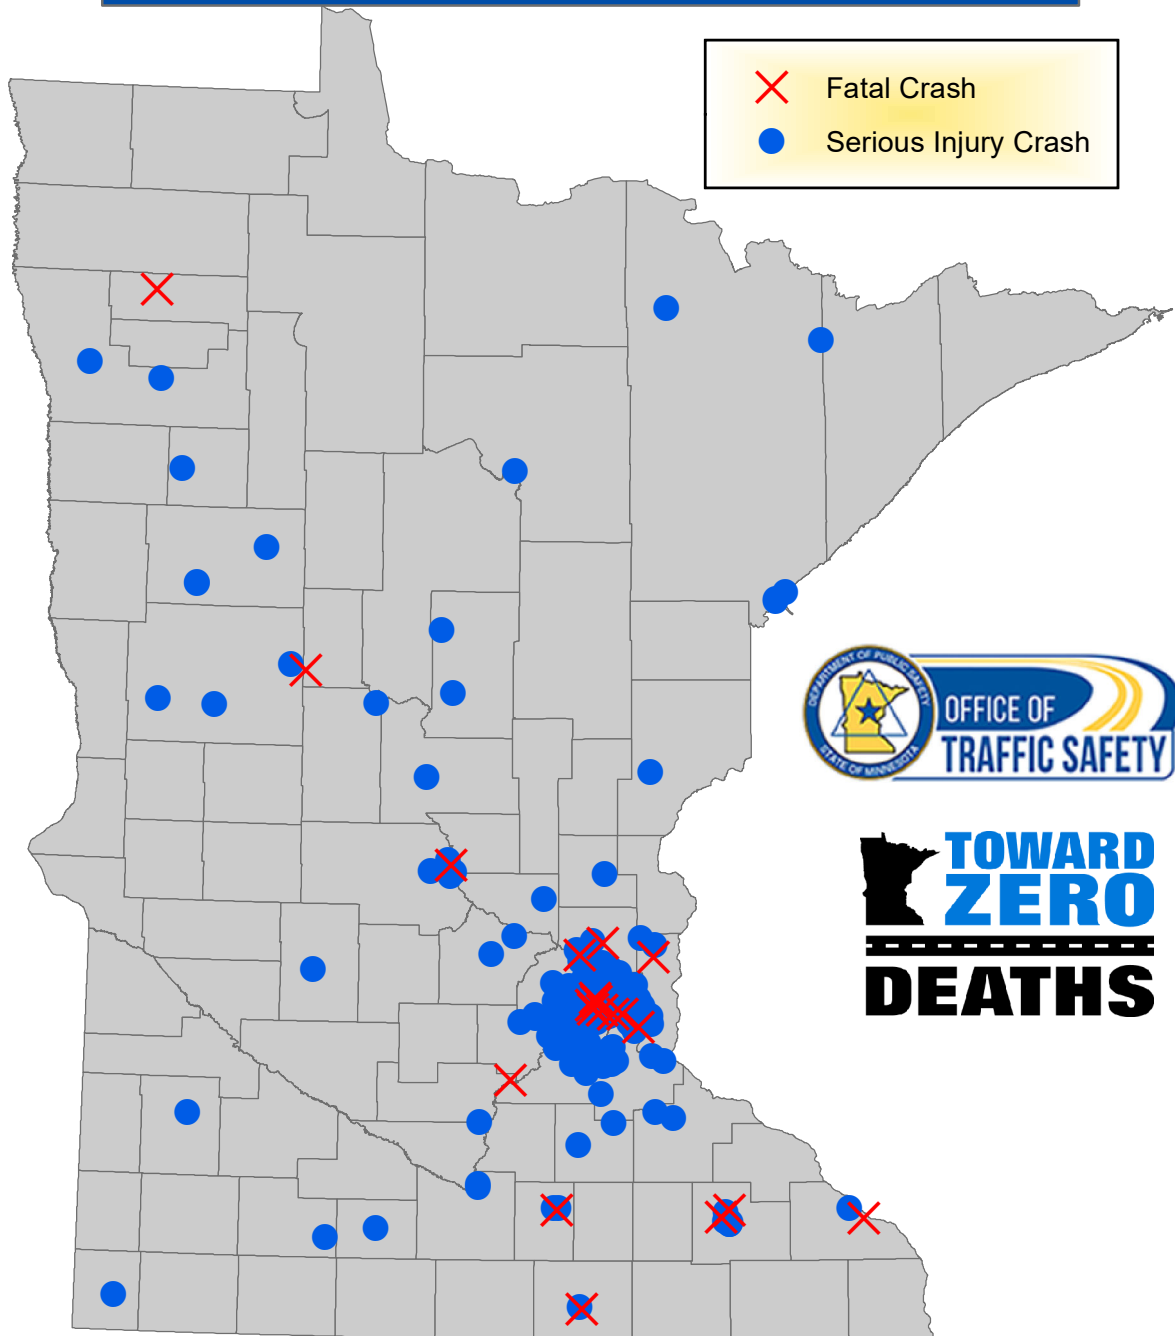

# Bicycle Fatal and Serious Injury Crashes in Minnesota, 2016-2018

From 2016 to 2018, there were 20 fatal bicycle crashes, and 192 serious injury crashes.

Geo-Spatial representation may not be possible for all crashes.