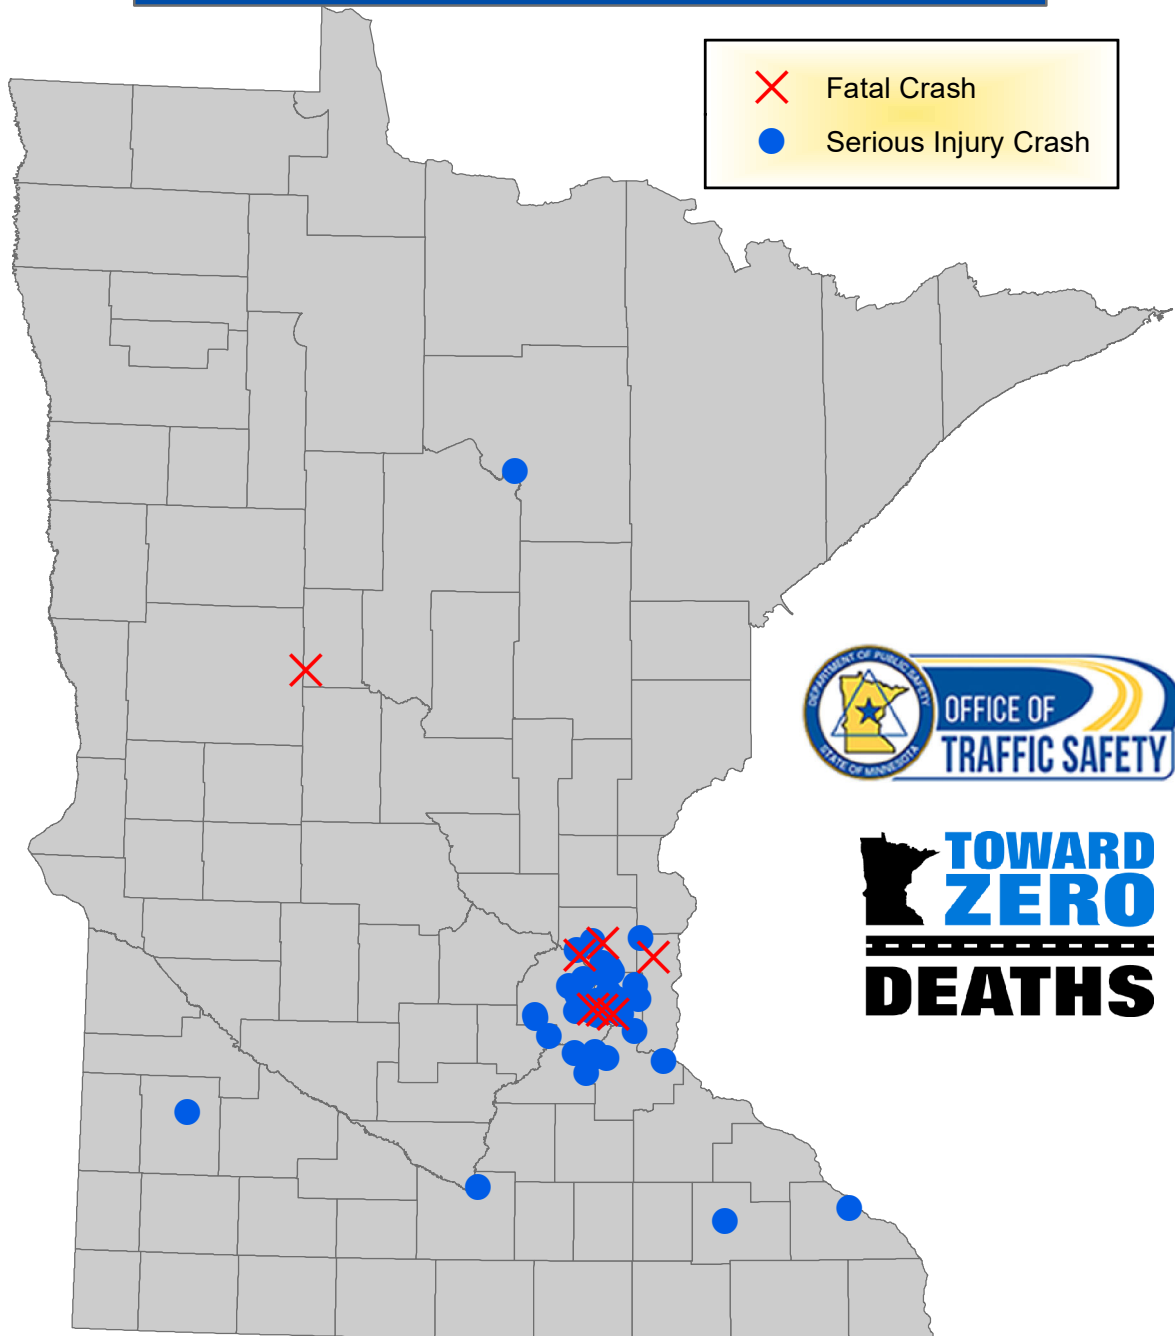

Bicycle Fatal and Serious Injury Crashes in Minnesota, 2018

In 2018, there were 7 fatal bicycle crashes, and 51 serious injury crashes.

Geo-Spatial representation may not be possible for all crashes.