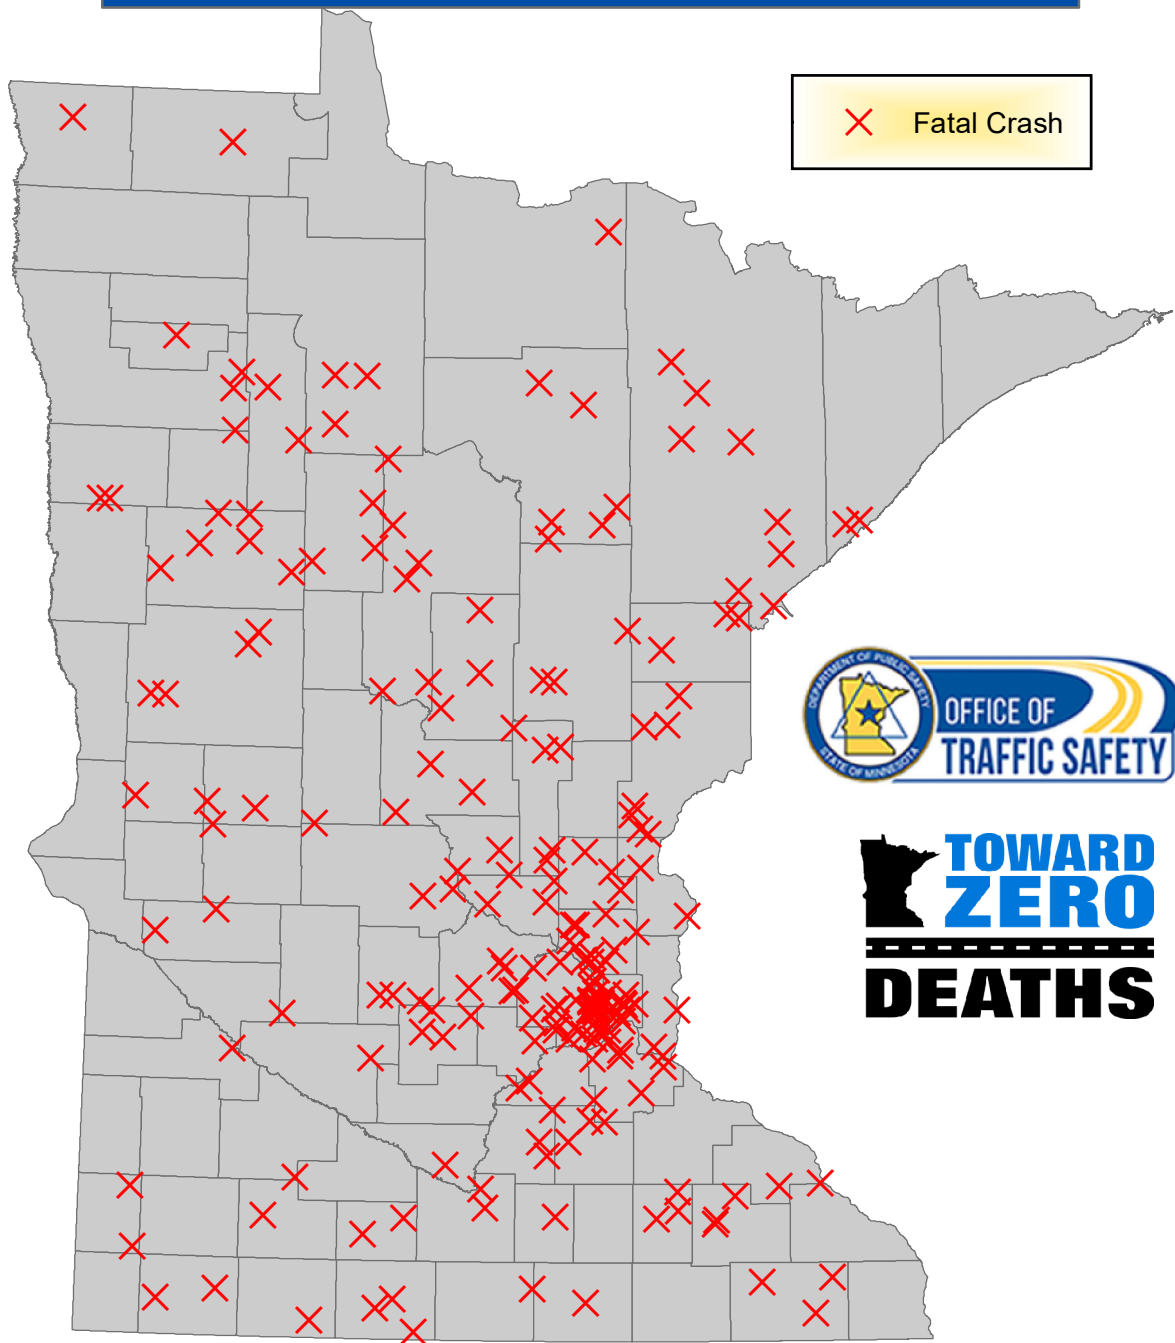

Fatal Drunk Driving-Related Crashes in Minnesota, 2016-2018

From 2016 to 2018, there were 219 fatal drunk driving crashes.

Geo-Spatial representation may not be possible for all crashes.