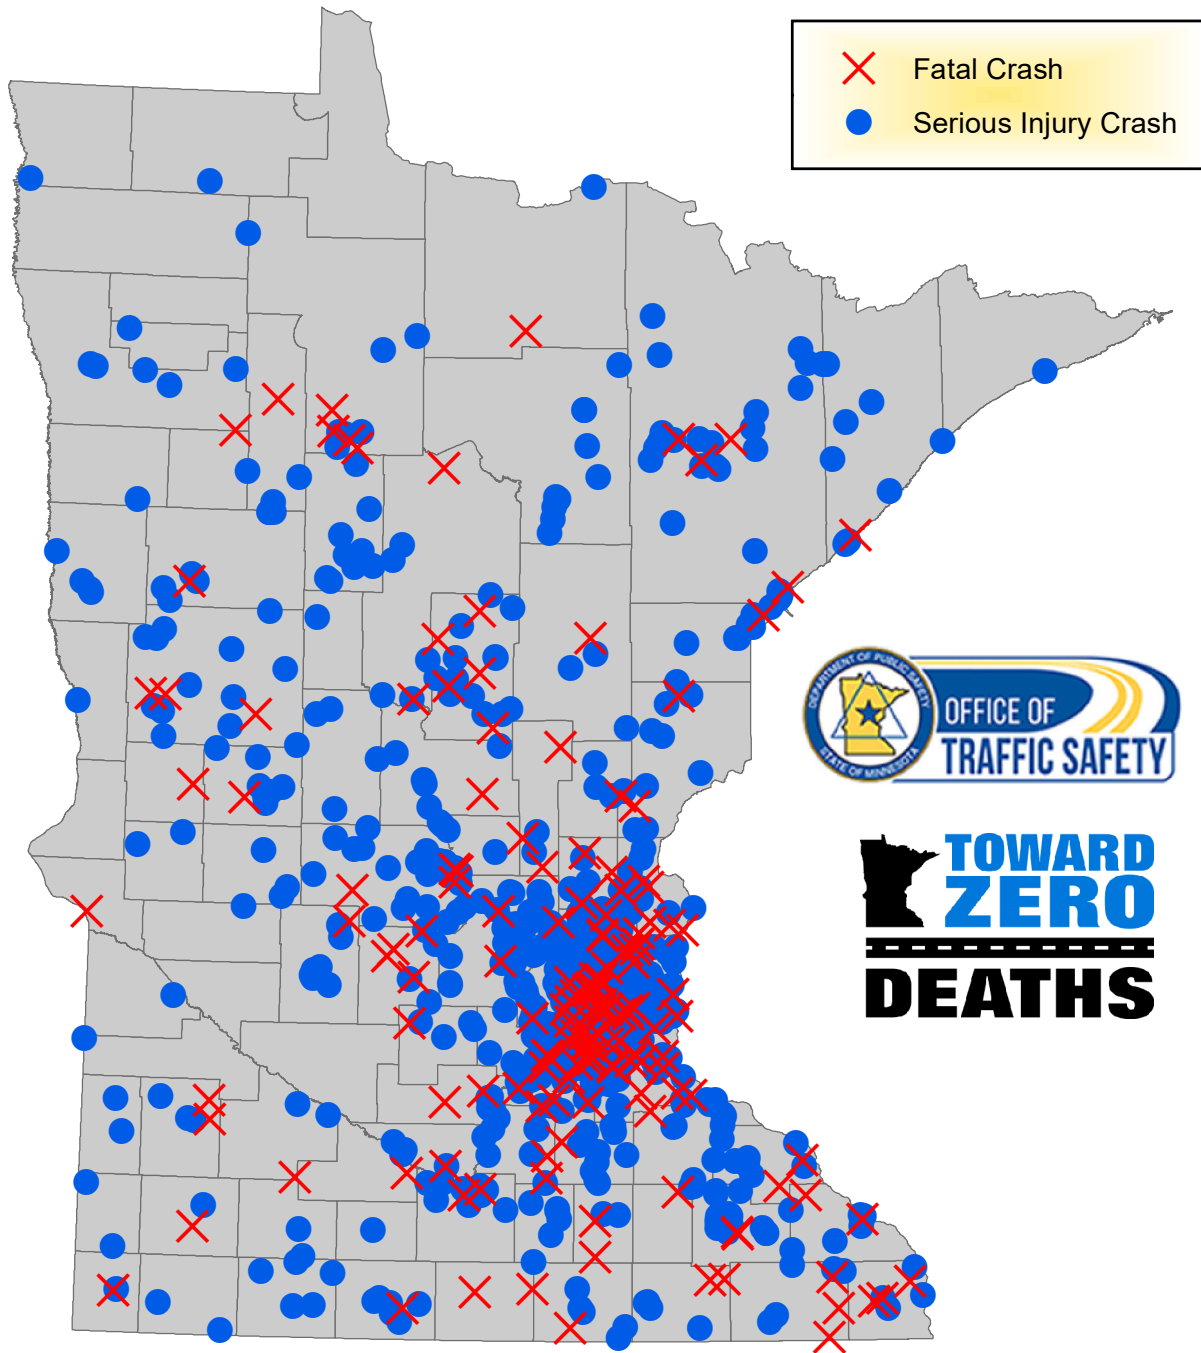

# Motorcycle-Involved Fatal and Serious Injury Crashes in Minnesota, 2016-2018

From 2016 to 2018, there were 163 fatal and 781 serious injury crashes involving motorcycles.

Geo-Spatial representation may not be possible for all crashes.