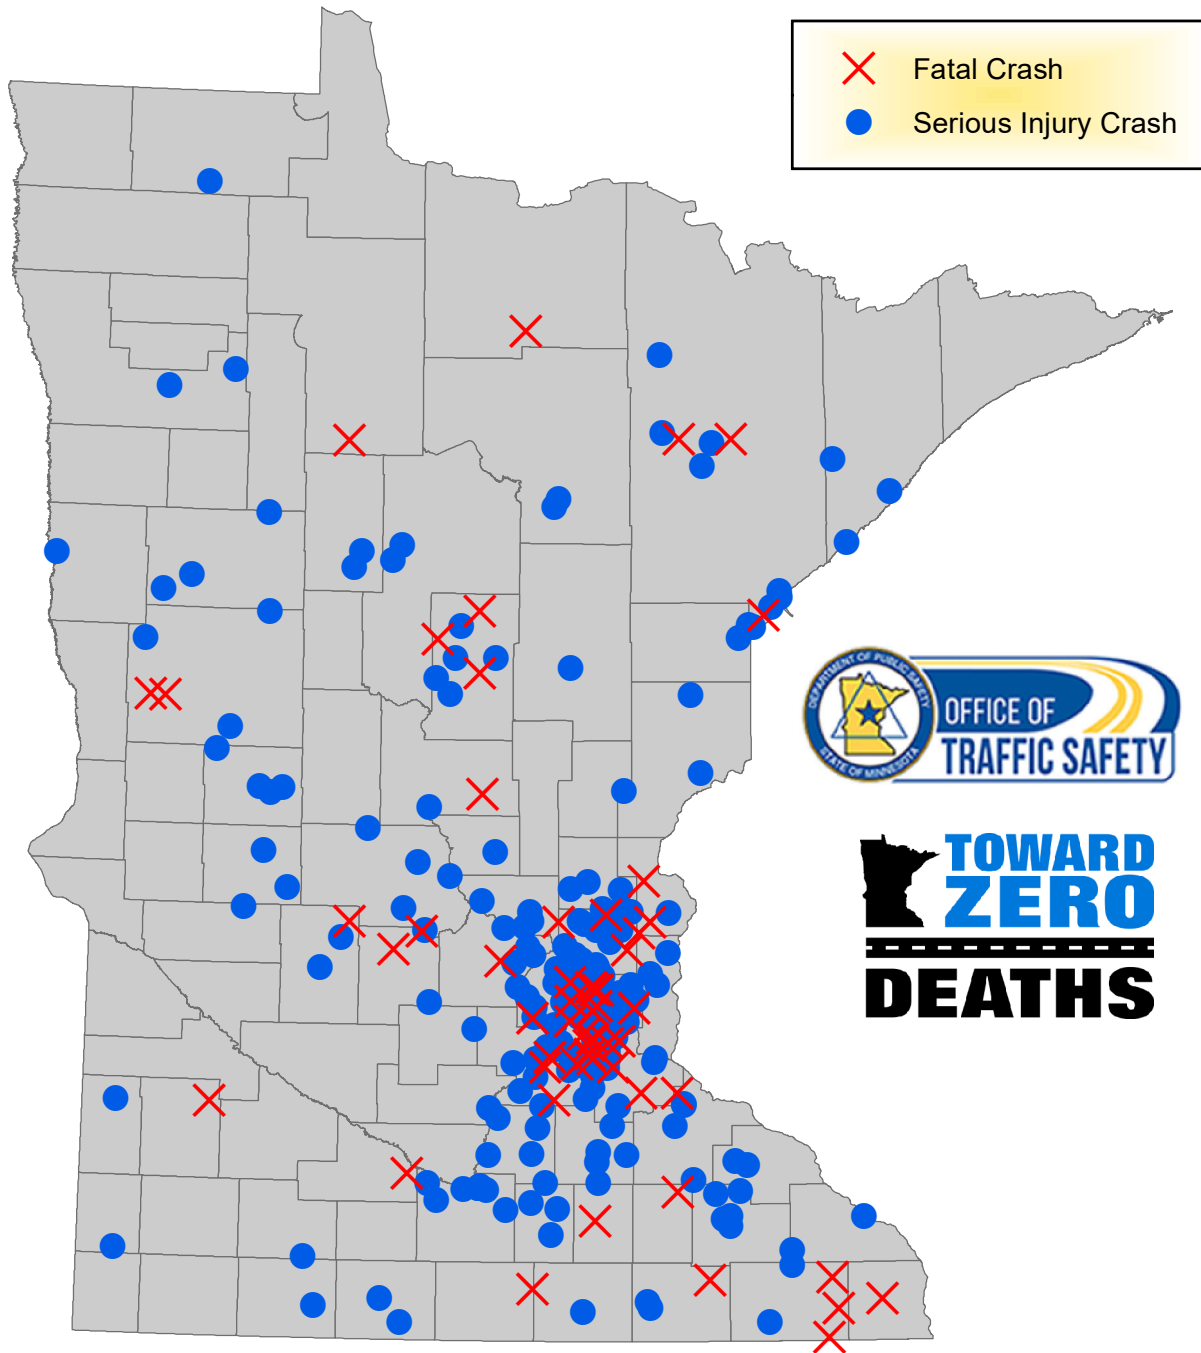

Motorcycle-Involved Fatal and Serious Injury Crashes in Minnesota, 2018

In 2018, there were 57 fatal and 216 serious injury crashes involving motorcycles.

Geo-Spatial representation may not be possible for all crashes.