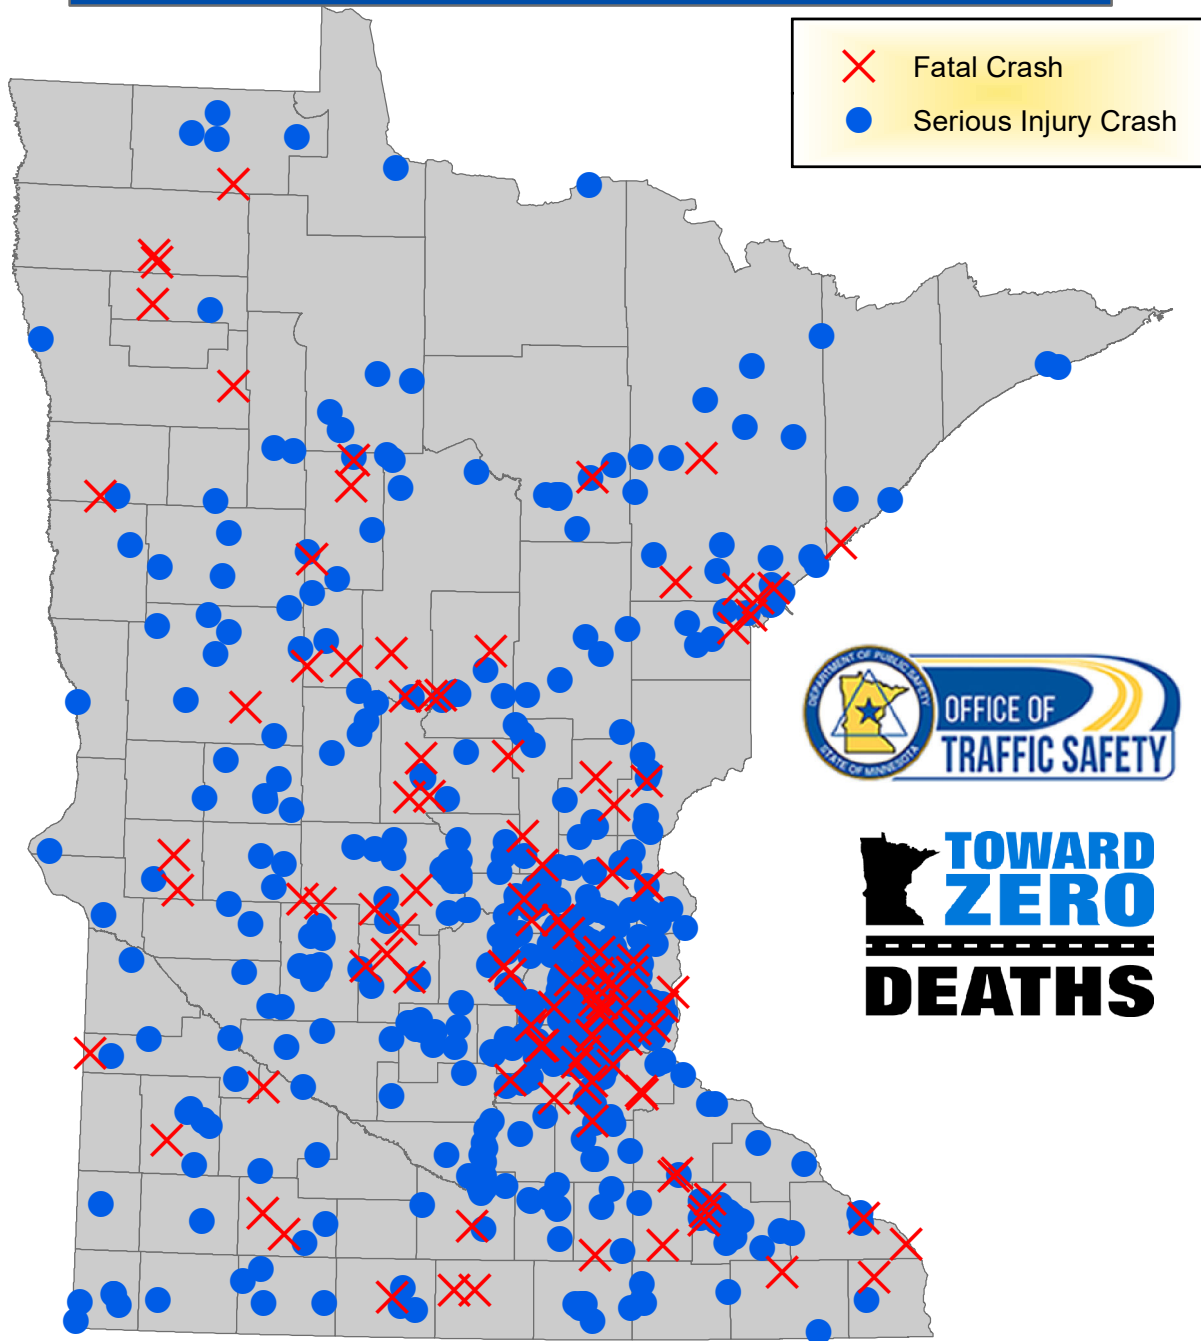

Teen Driver Fatal and Serious Injury Crashes in Minnesota, 2016-2018

From 2016 to 2018, there were 111 fatal and 613 serious injury crashes involving teen drivers (ages 15-19).

Geo-Spatial representation may not be possible for all crashes.