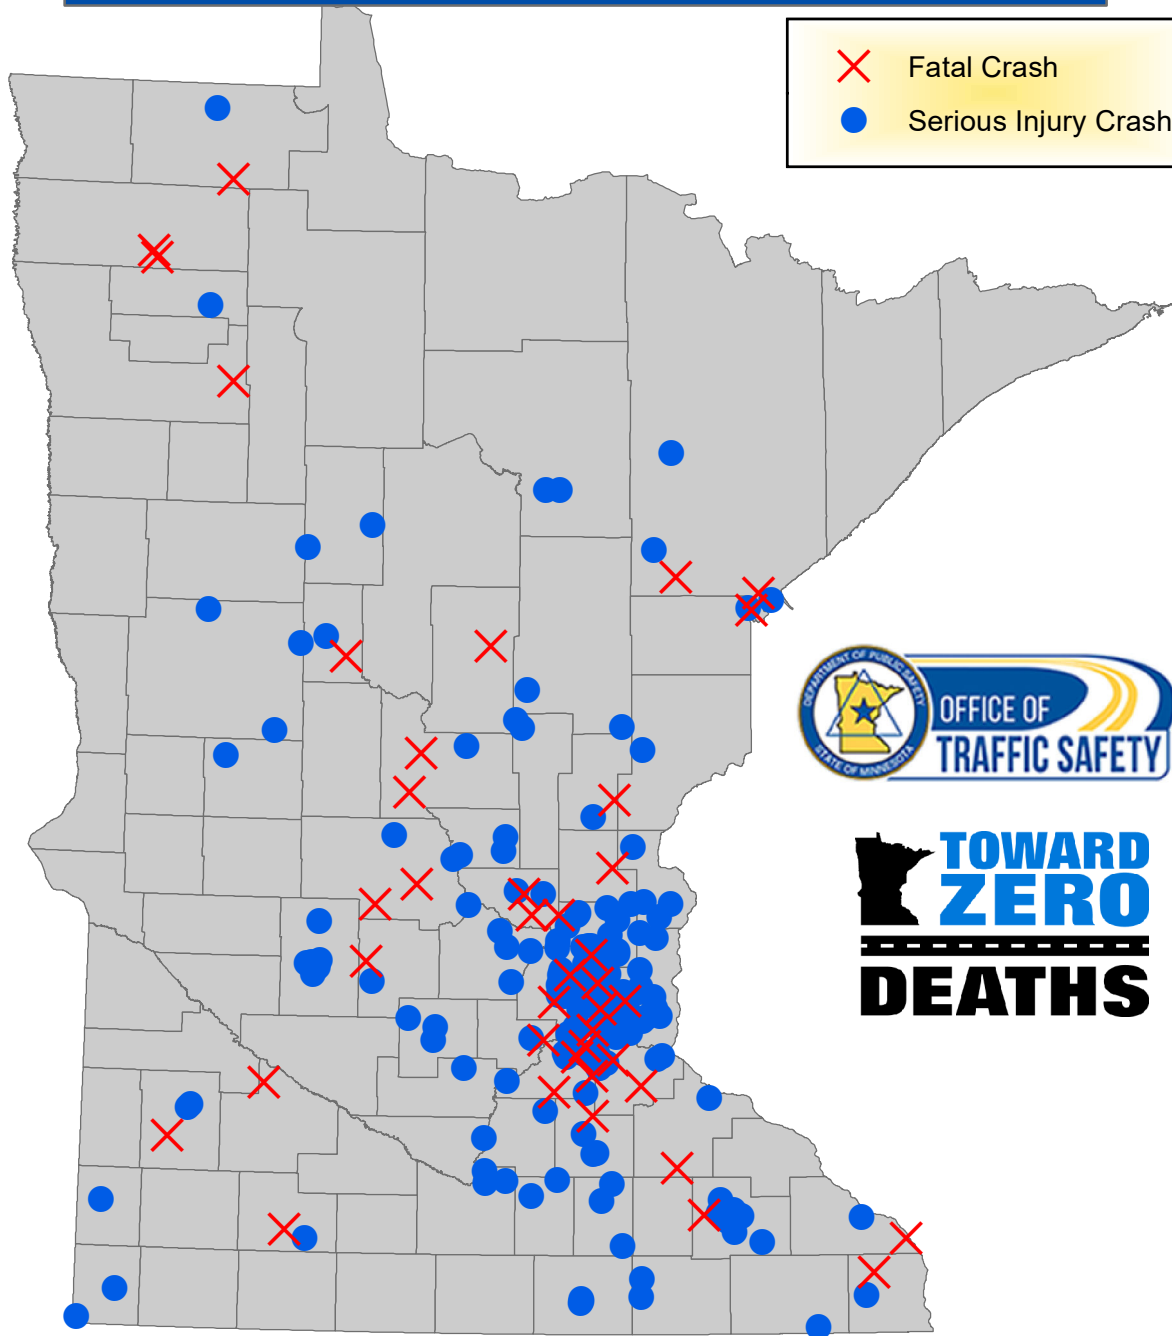

Teen Driver Fatal and Serious Injury Crashes in Minnesota, 2018

In 2018, there were 42 fatal and 174 serious injury crashes involving teen drivers (ages 15-19).

Geo-Spatial representation may not be possible for all crashes.