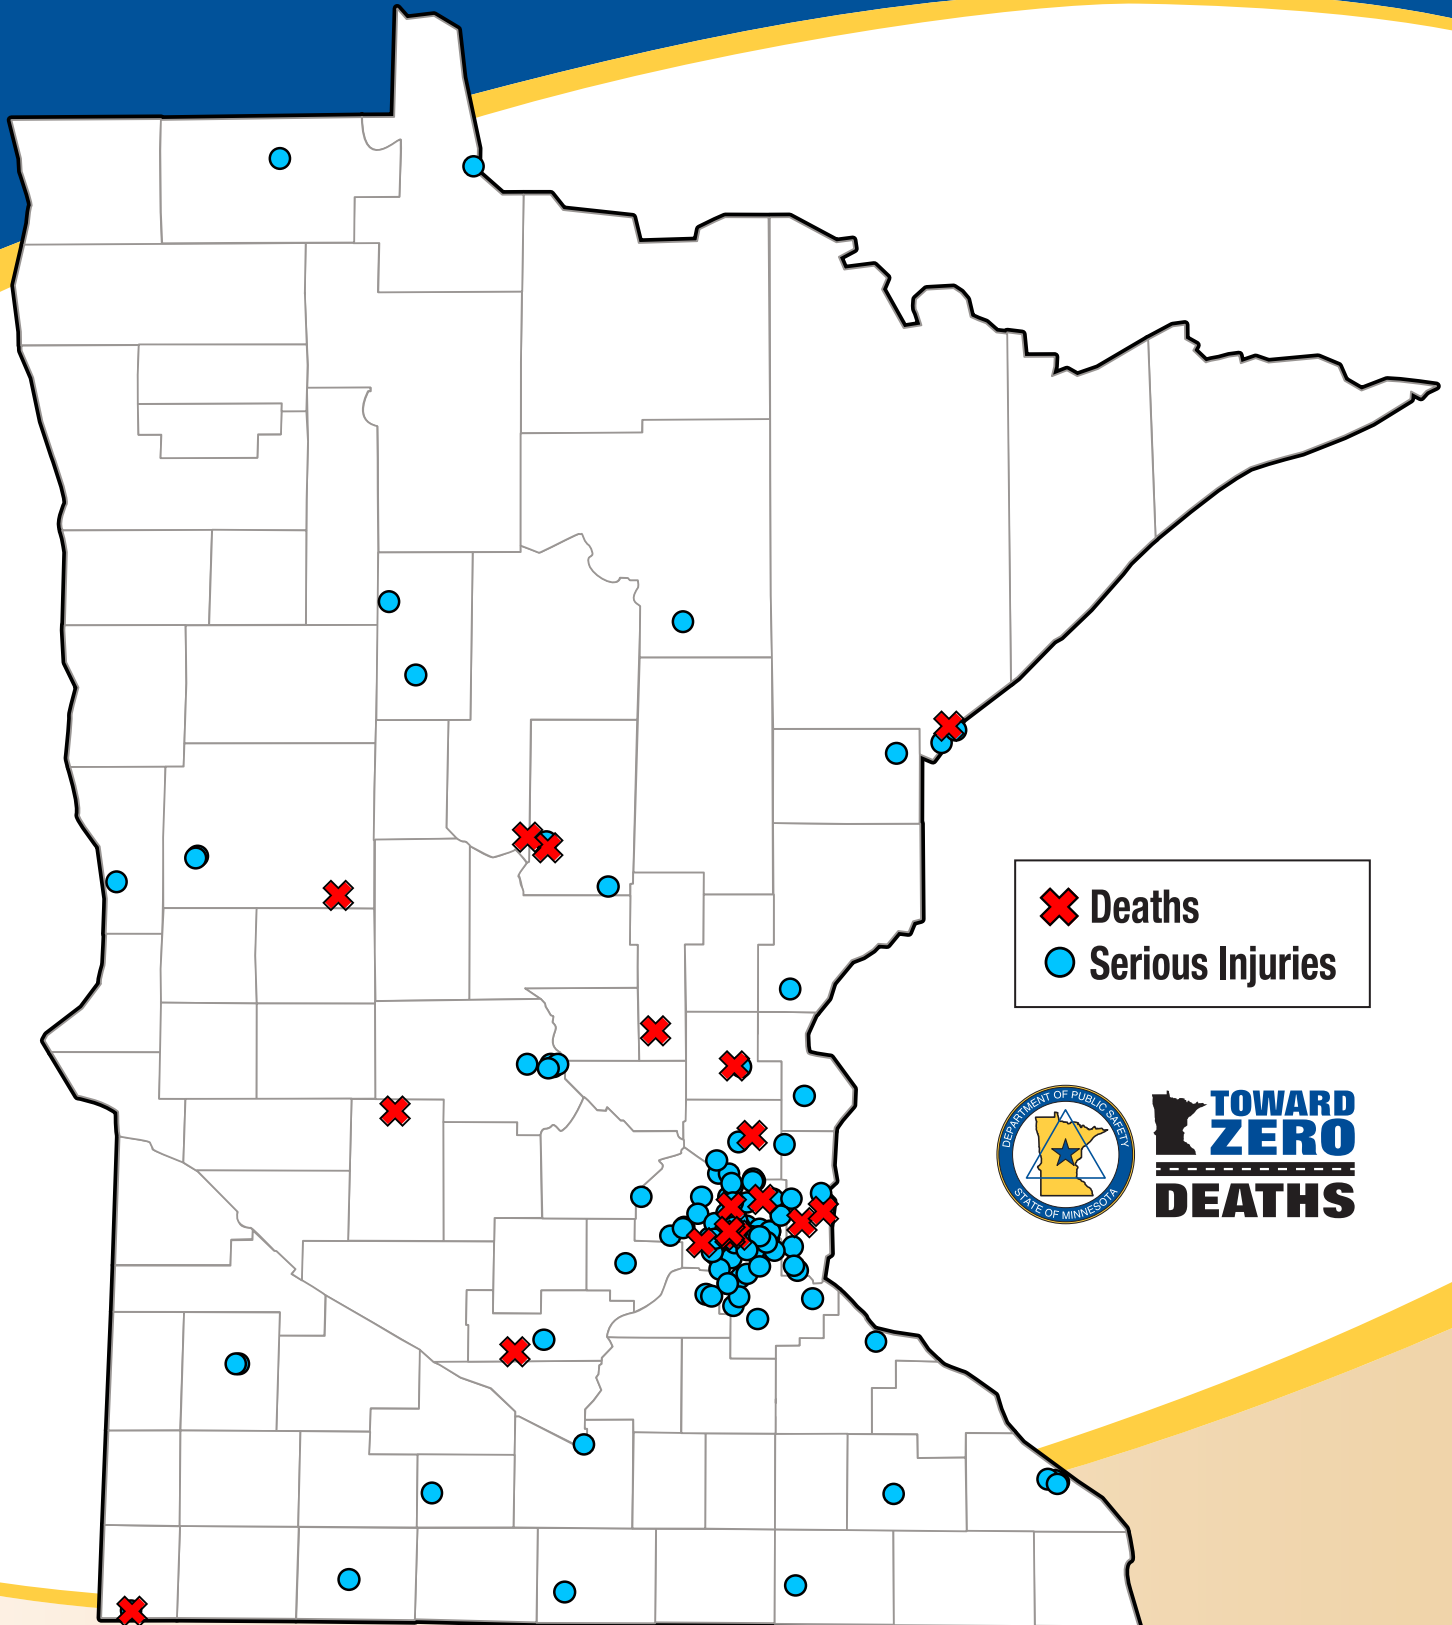

# Minnesota Bicyclists Deaths and Serious Injuries

## 2012 – 2014: 18 Deaths, 134 Serious Injuries

Geo-spatial representation may not be possible for all crashes.