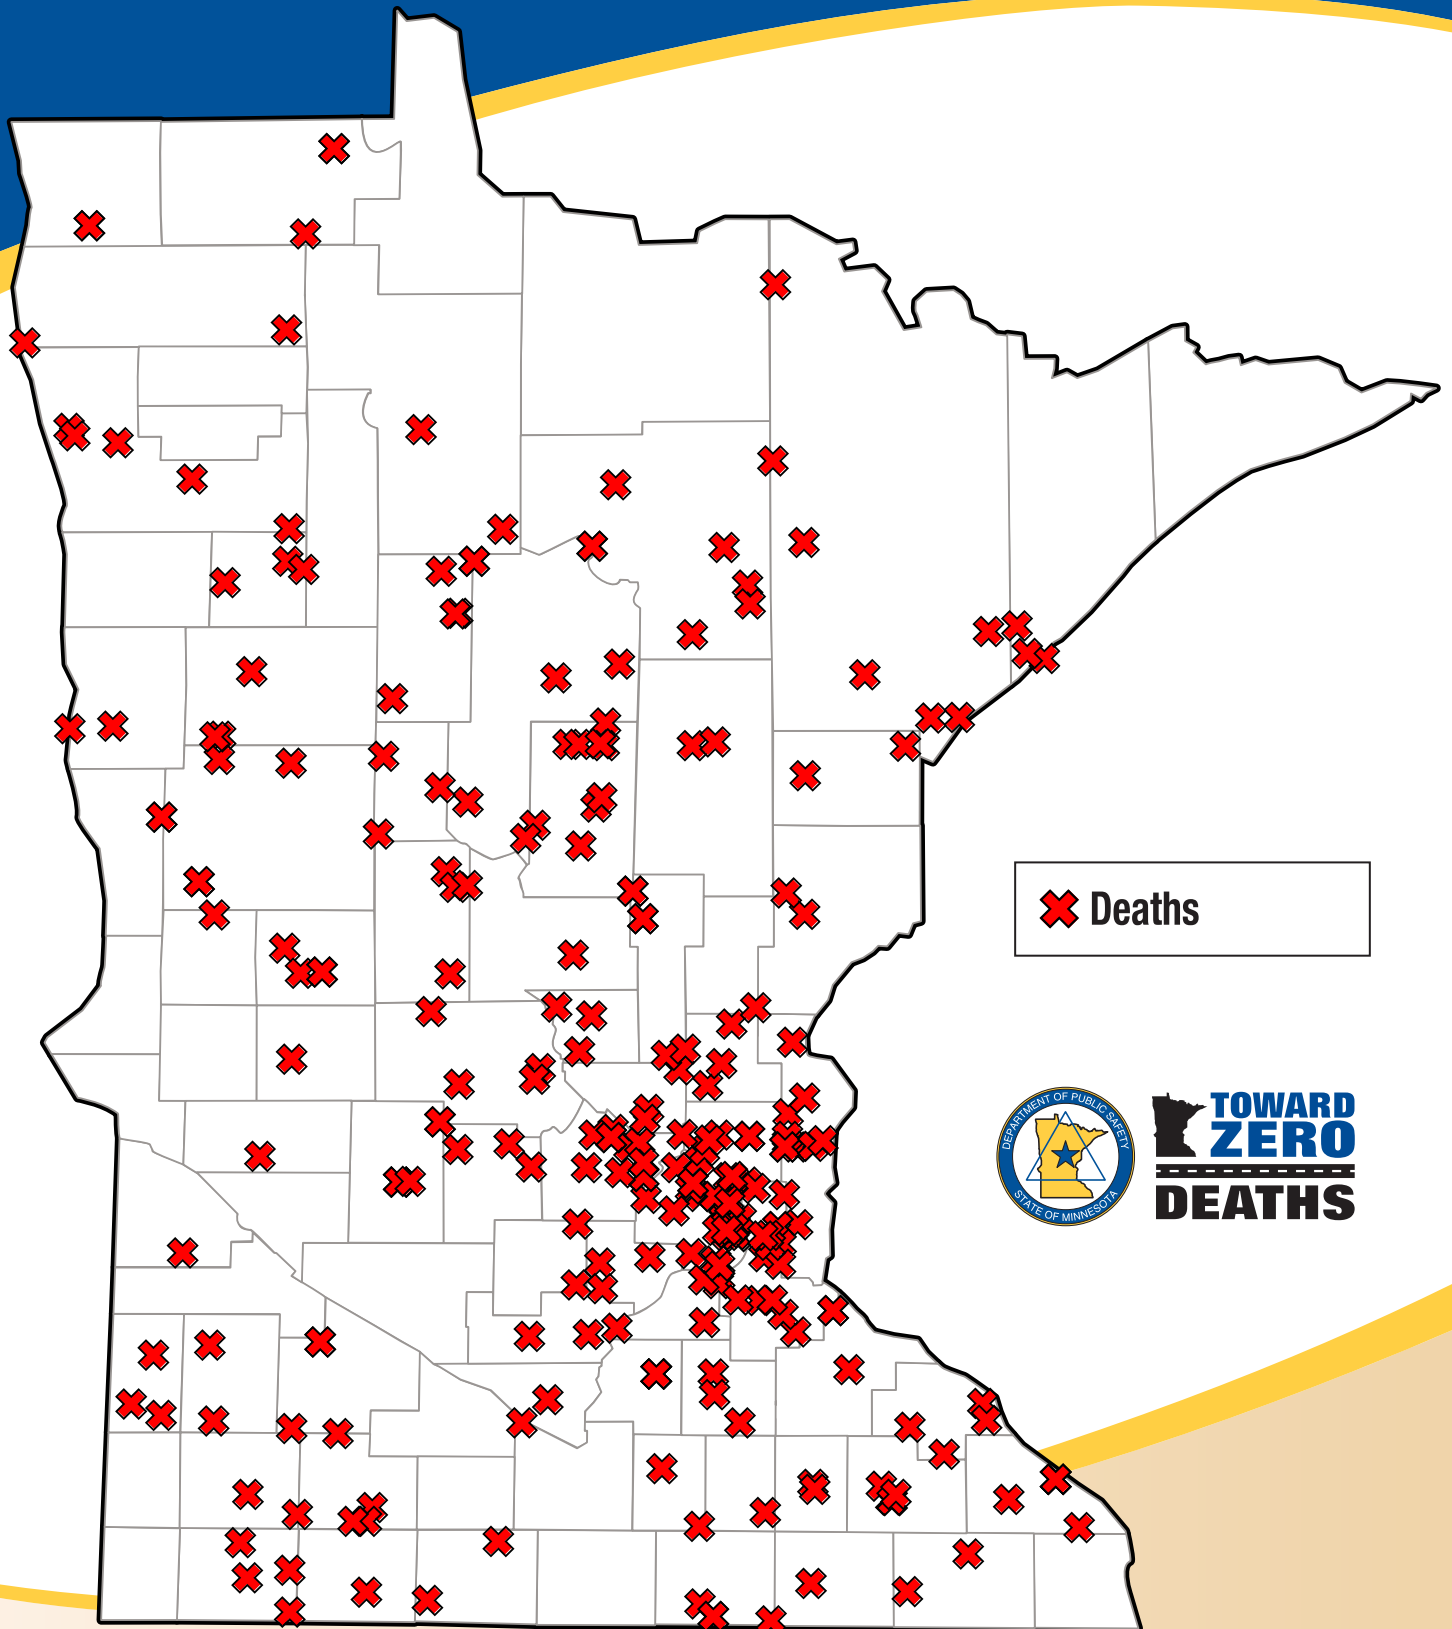

# Minnesota Drunk Driving Deaths 2012–2014: 264 Deaths

Geo-spatial representation may not be possible for all crashes.