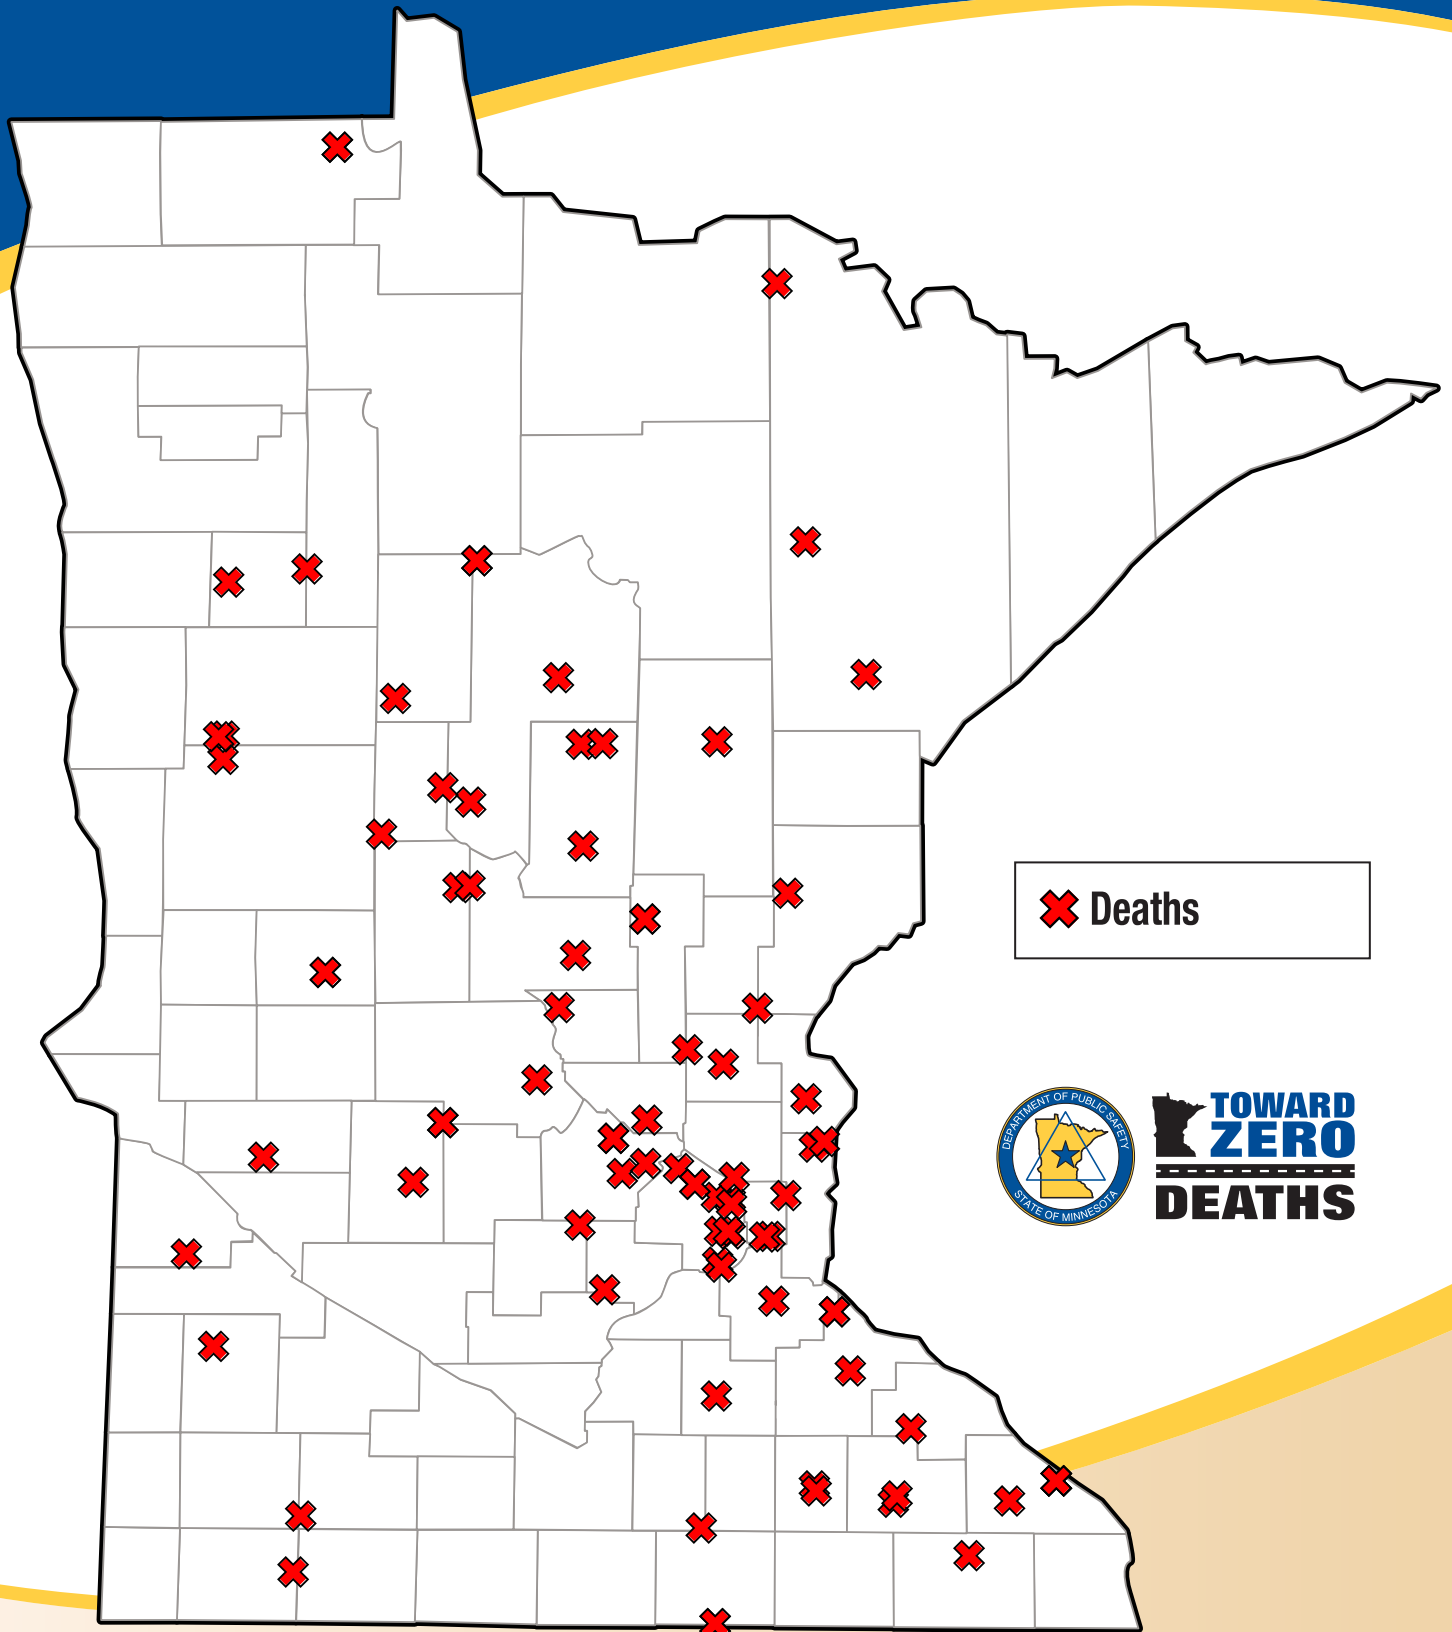

# Minnesota Drunk Driving Deaths

## 2014: 88 Deaths

**TOWARD  
ZERO  
DEATHS**

Geo-spatial representation may not be possible for all crashes.