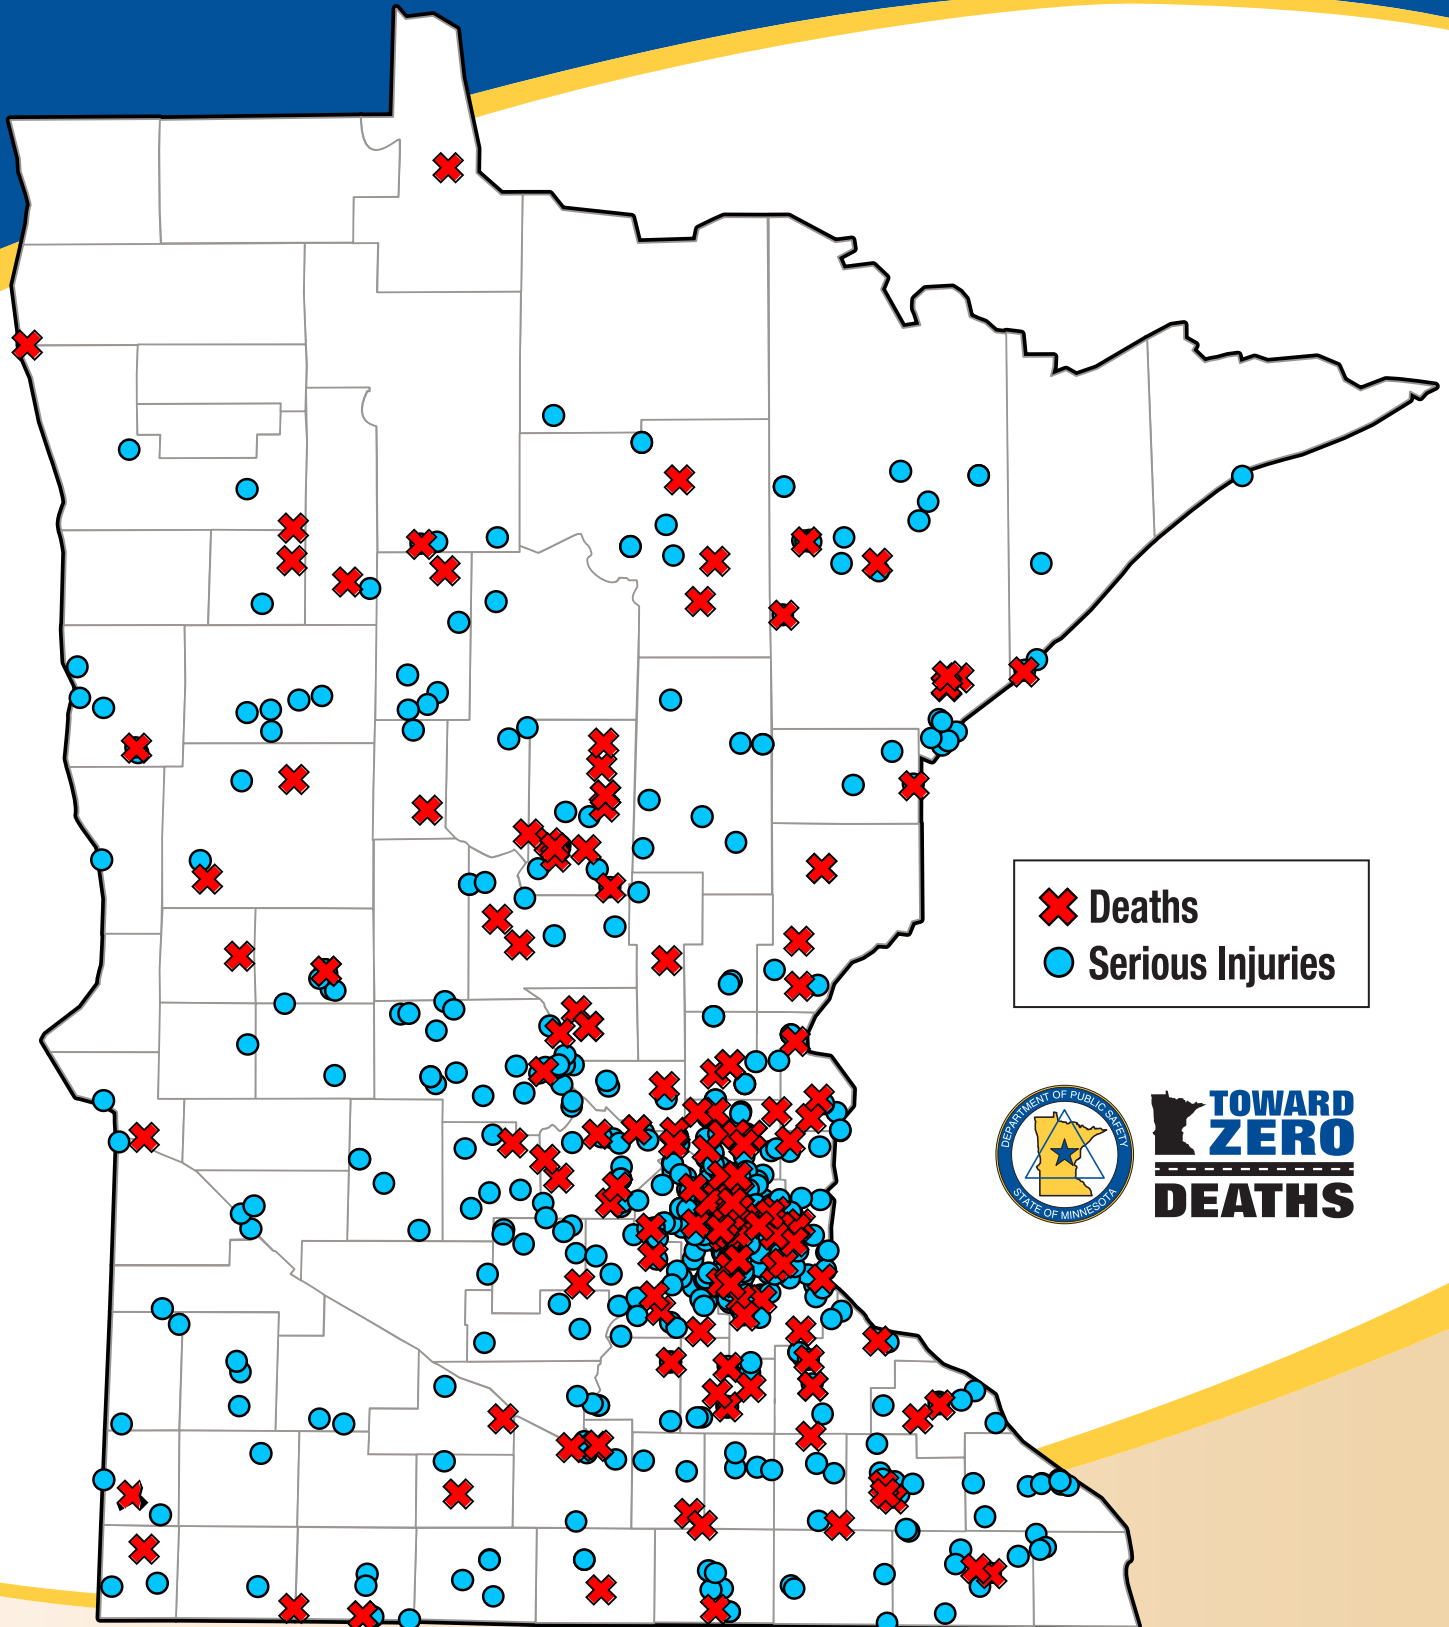

Minnesota Motorcyclist Deaths and Serious Injuries

2012–2014: 161 Deaths, 554 Serious Injuries

Geo-spatial representation may not be possible for all crashes.