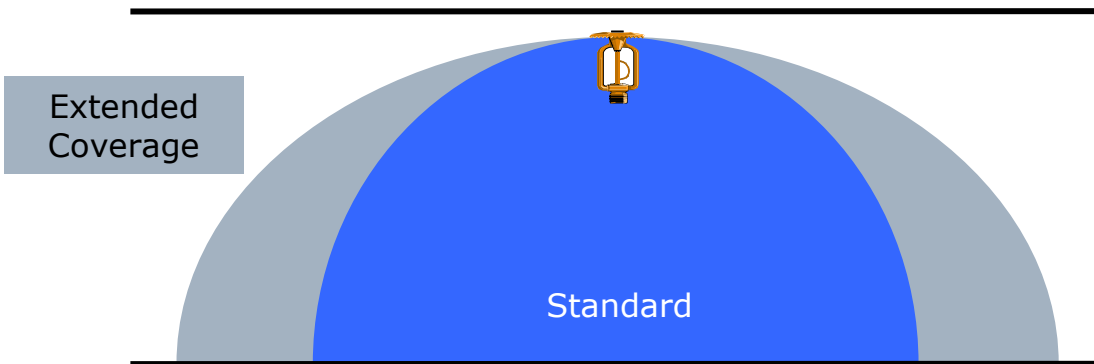

QUICK RESPONSE

Saving life and property through effective licensing, plan review, and inspection of fire protection systems.

July 2009

SPRINKLER DISCHARGE PATTERNS – EXTENDED COVERAGE SPRINKLERS

The **discharge pattern** of extended coverage upright and pendent sprinklers is greater than that for standard spray sprinklers (see June 2009 *Quick Response*). The **discharge pattern** from extended coverage sprinklers is flatter and longer. As such, their **discharge pattern** is more affected by obstructions and sloped ceilings.

Extended coverage sidewall sprinklers also have a larger, flatter **discharge pattern** compared to standard sidewall sprinklers. Extended coverage sidewall sprinklers are used in the horizontal position.