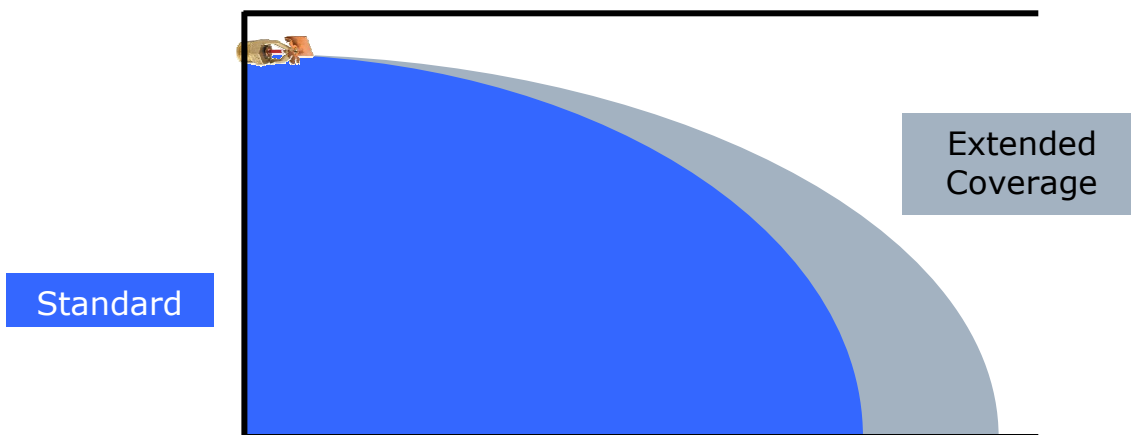

Sidewall Spray Patterns