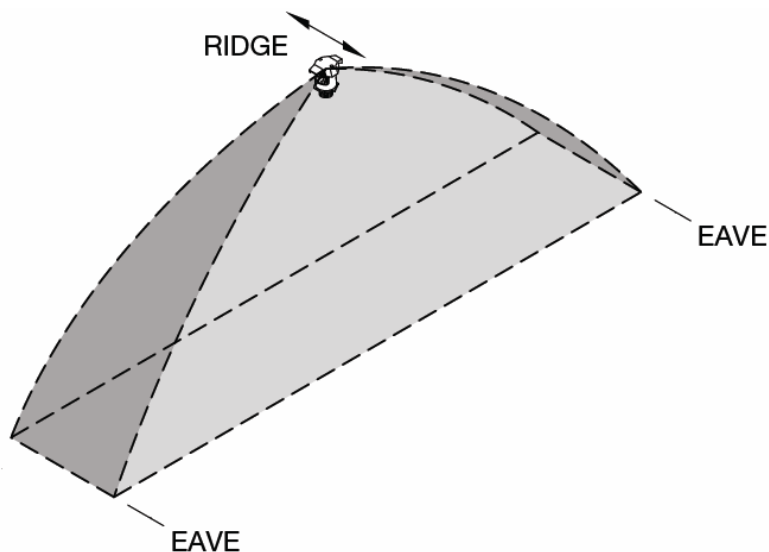

QUICK RESPONSE

*Saving life and property through effective licensing, plan review,
and inspection of fire protection systems.*

October 2009

SPRINKLER DISCHARGE PATTERNS – TYCO® “ATTIC SPRINKLER”

The Tyco® “Attic Sprinklers” are “Specific Application Sprinklers” designed to protect sloped attic spaces. Their unique **discharge pattern** was developed to produce a narrow but long pattern. One of their primary functions is to provide protection of the roof structure.

The figures below demonstrate the different **discharge patterns** between Tyco® attic sprinklers and standard spray sprinklers.

Long, narrow sprinkler discharge pattern
of the Tyco® “Attic Sprinkler”

Standard spray sprinkler
discharge pattern