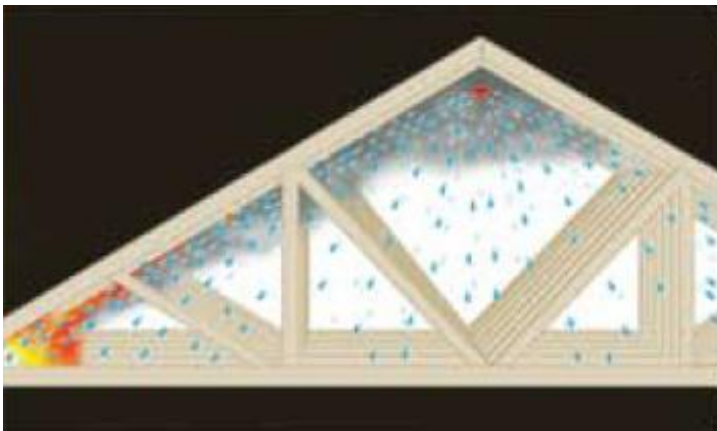

QUICK RESPONSE

*Saving life and property through effective licensing, plan review,
and inspection of fire protection systems.*

October 2009

SPRINKLER DISCHARGE PATTERNS – TYCO® “ATTIC SPRINKLER”

The Tyco® “Attic Sprinklers” are “Specific Application Sprinklers” designed to protect sloped attic spaces. Their unique **discharge pattern** was developed to produce a narrow but long pattern. One of their primary functions is to provide protection of the roof structure.

The figures below demonstrate the different **discharge patterns** between Tyco® attic sprinklers and standard spray sprinklers.

Long, narrow sprinkler discharge pattern
of the Tyco® “Attic Sprinkler”

Standard spray sprinkler
discharge pattern