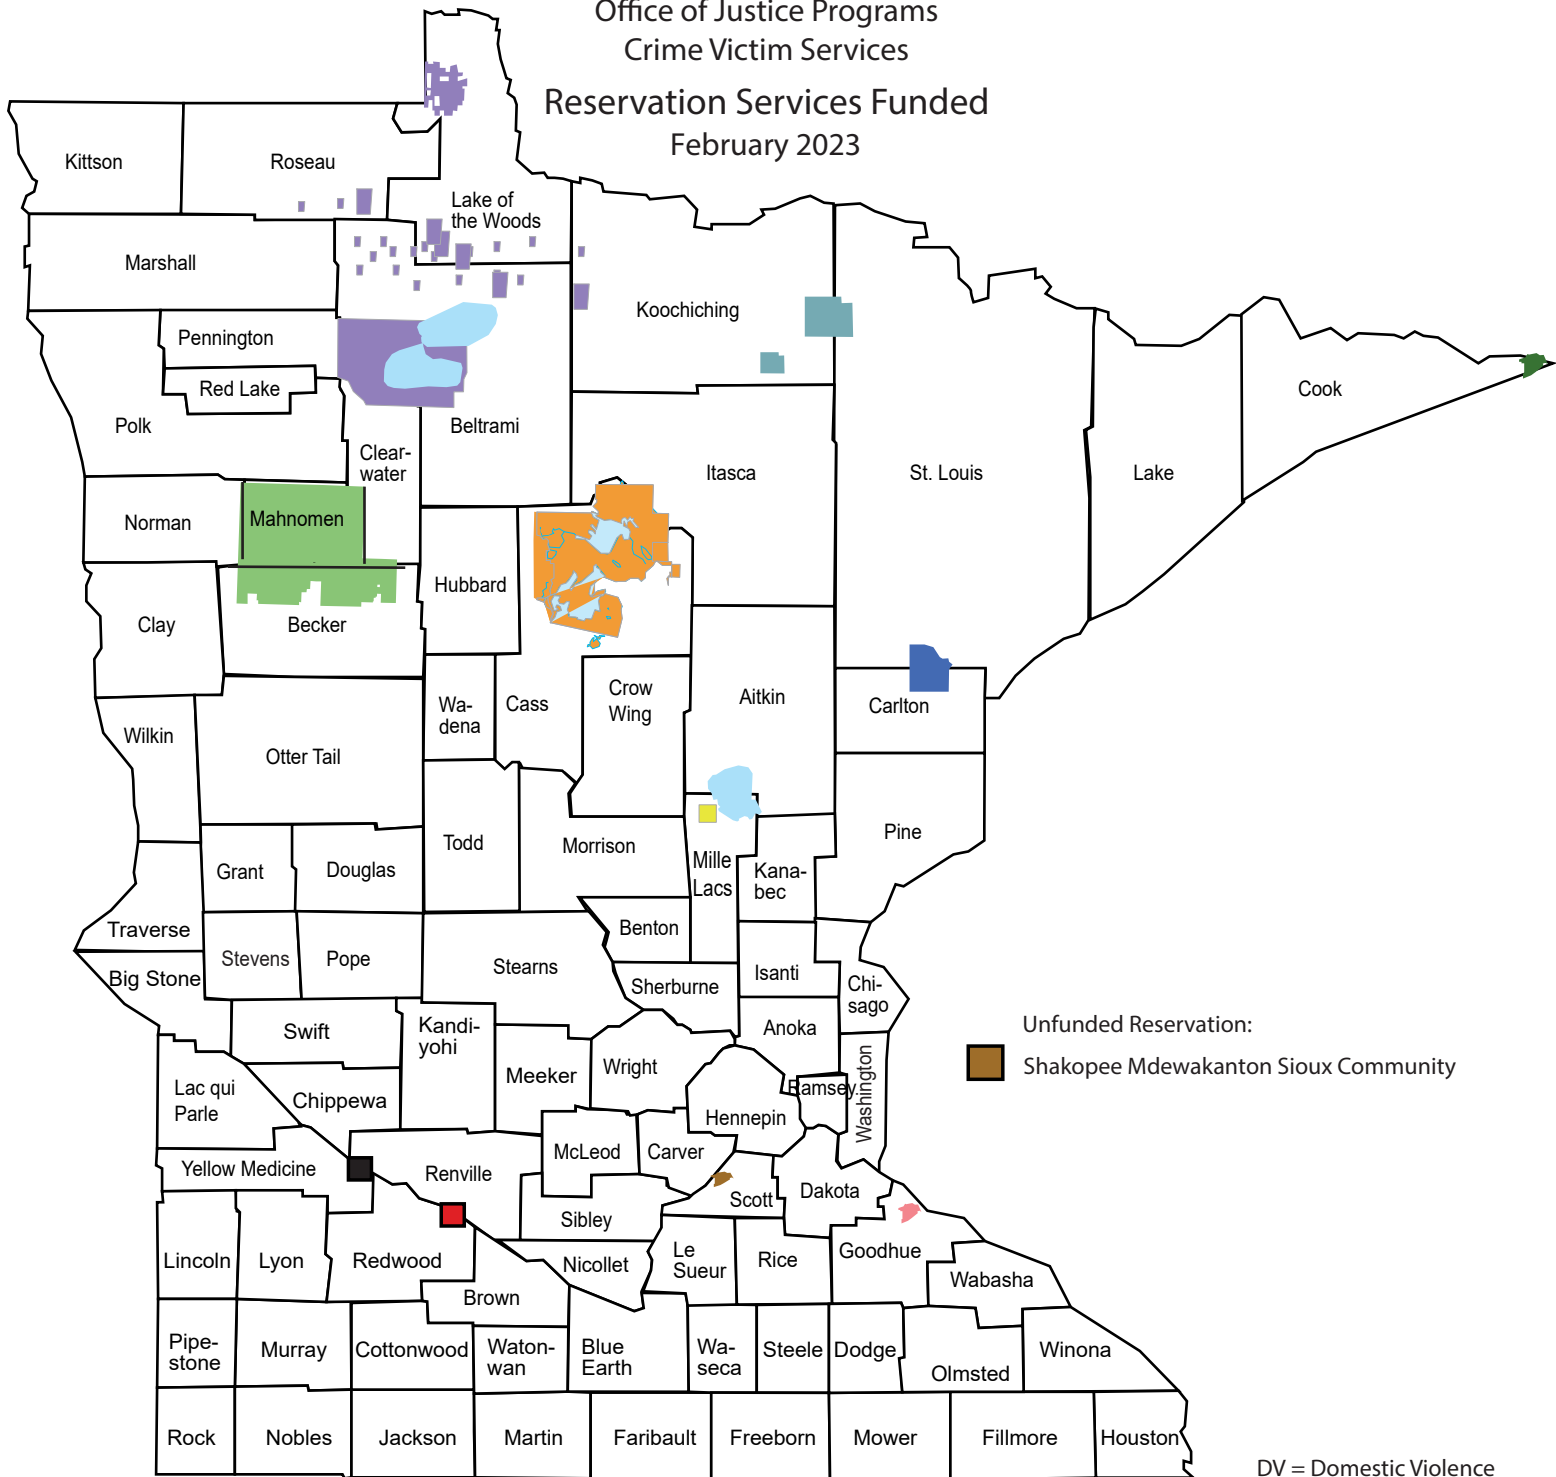

Minnesota Department of Public Safety
Office of Justice Programs
Crime Victim Services

Reservation Services Funded
February 2023

DV = Domestic Violence

- Bois Forte Band of Chippewa (DV Community Advocacy Program and Sexual Assault)
- Fond du Lac of Lake Superior Chippewa (DV Community Advocacy Program, General Crime and Sexual Assault)
- Grand Portage Band of Lake Superior Chippewa (DV Community Advocacy Program and Sexual Assault)
- Leech Lake Band of Ojibwe (DV Community Advocacy Program and Sexual Assault)
- Lower Sioux Indian Community - Minnesota Indigenous Women's Society (DV Community Advocacy Program and Sexual Assault)
- Mille Lacs Band of Ojibwe (DV Shelter)
- Prairie Island Indian Community (DV Community Advocacy Program and Sexual Assault)
- Red Lake Nation (DV Shelter, General Crime and Sexual Assault)
- White Earth Nation (Child Advocacy Center, DV Shelter, General Crime and Sexual Assault)
- Upper Sioux Community - Minnesota Indigenous Women's Society (DV Community Advocacy Program and Sexual Assault)